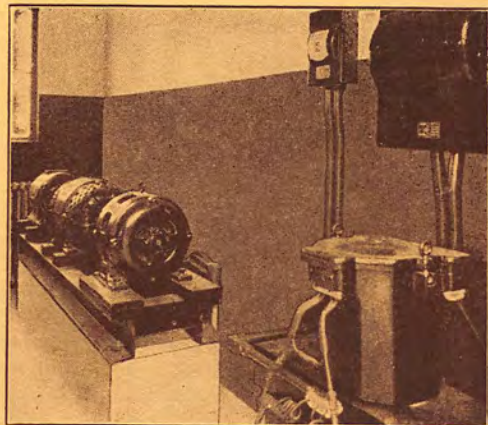

W-J-A-R RADIO STATION 360 Meters

Illustration Shows Operating and Dynamo Rooms
500 Watt

Western Electric Equipment

Program Schedule—Station W-J-A-R

10-11 A. M.

1:05-2:00 P. M.

7:00 P. M.

10:45-12 P. M.