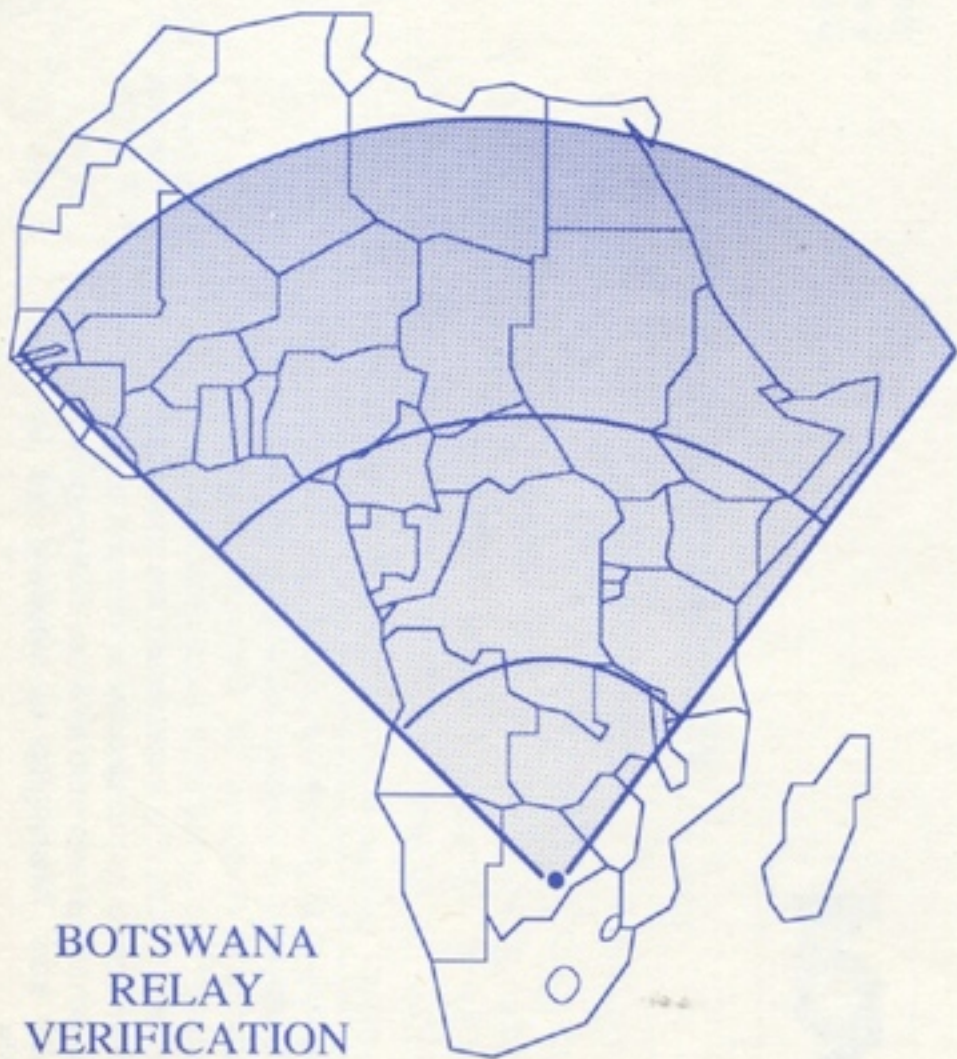

50

VOICE OF AMERICA
YEARS OF BROADCASTING TO THE WORLD
1942 - 1992

BOTSWANA
RELAY
VERIFICATION

THE VOICE OF AMERICA
Washington, D.C., 20547
USA

VERIFICATION OF RECEPTION

BOTSWANA TRANSMITTERS
100 KW, DEC 6-7, 1991
11895 & 15370 2300-2400
11895 & 15300 0000-0100
11725 & 15300 0100-0200
11725 0200-0300, 61300 & 0230-0300

To improve VOA reception in Africa, four 100-kilowatt Continental shortwave transmitters are entering service at Moepeng Hill, Botswana. Two are scheduled to go on the air in December 1991, and two in early 1992. The transmitters are connected to curtain antennas, two directed to west and central Africa, two to east and central Africa. VOA programs are fed from Washington to Moepeng Hill by satellite.