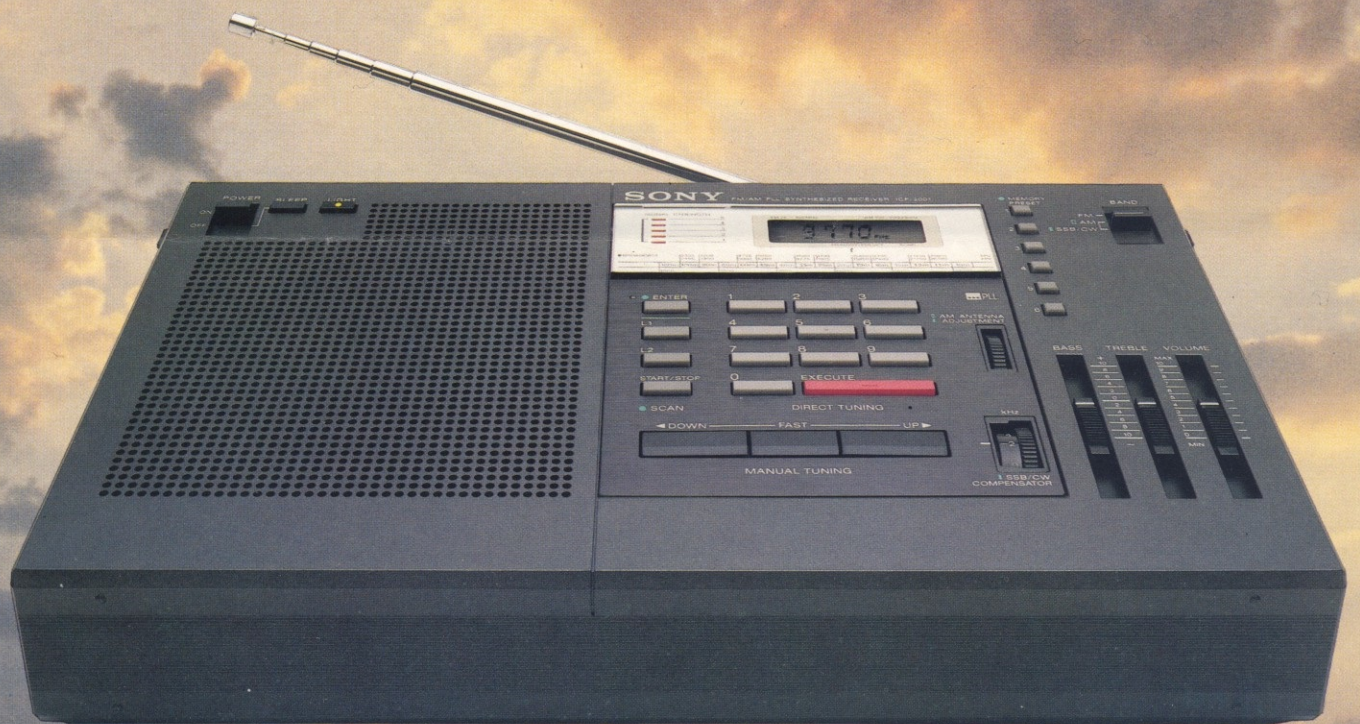

2001

IS NO LONGER SCIENCE FICTION

SONY

IT'S SCIENCE FACT
WITH SONY'S

ICF-2001

DIRECT ACCESS WORLDWIDE RECEIVER

Step into the future with pushbutton direct access to radio stations throughout the world. Sony's incredibly

compact ICF-2001 incorporates an on-board microcomputer.

This remarkable triumph in technology lets you receive the station you want simply by pushing the numbered keys to match that station's frequency. In seconds, you've precisely tuned in worldwide shortwave stations, amateur ham on SSB or Morse telegraph (CW) and AM and FM commercial broadcasts. The world was never easier to explore!

If you wish to scan a particular frequency range, you can do that too. You can even program the 2001 to memorize six stations for immediate play anytime you choose. There's a whole range of fantastic features waiting for you. Waiting because Sony stepped into the future. Mastered its technology. And brought it back for you to enjoy in the revolutionary ICF-2001.

LIQUID CRYSTAL DIGITAL MULTI-DISPLAY

Everything's crystal clear on the 2001! Easy-to-read digital display shows a lot more than the frequency of the station you've selected. It provides you with band indication of all six pre-set stations the computer has memorized. In addition, it shows you Sleep Timer settings up to 90 minutes. It also indicates whether the scan is set for the band or not. And tells you politely when a tuning error has been made by flashing a "TRY AGAIN" message.