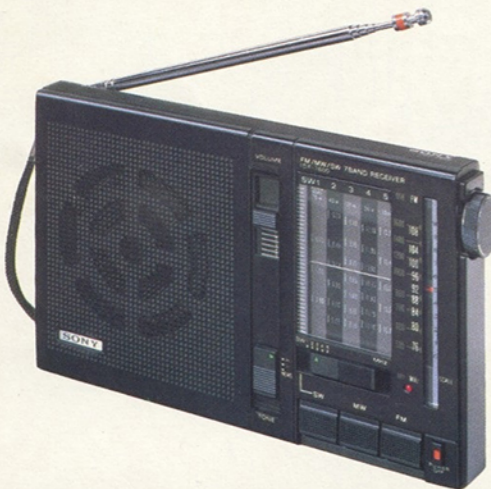

ICF-7600 5 SHORTWAVE/AM/FM BAND PORTABLE WITH SLEEK, READY-TO-TRAVEL DESIGN

This compact Sony will have radio signals from the four corners of the world converging on you wherever you are. Just slightly larger than a paperback book, the ICF-7600 slips neatly into luggage or attache case, slips out to tune in London, Peking, Israel, Japan—you name it. In addition to five Short Wave bands, there's AM and FM coverage both in the U.S. and abroad. Shortwave bandspread tuning allows pinpoint accuracy. Also features 3 position tone control and a whole world of fun and intrigue.