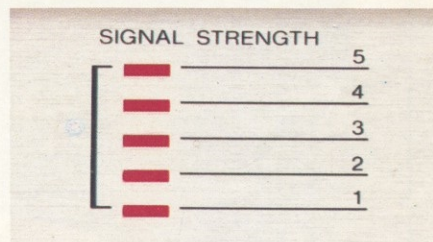

PLL SYNTHESIZER

For AM and FM wide frequencies, the dual conversion crystal PLL synthesizer comes in mighty handy. Its crystal controlled circuitry delivers amazing sensitivity and stability.