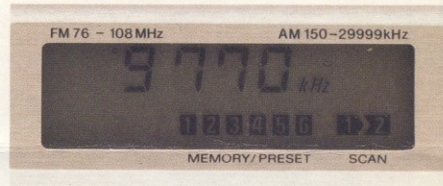

buttons allow up to six stations—in any wave range—to be memorized. And there's LCD digital readout of the memory buttons being used on each band. What's more, the upper and lower limit keys can be used as memory presets when they're not being used for scanning, allowing a total of eight frequencies to be memorized for instant, one-touch reception.

MANUAL TUNING

Let's say you wish to explore the world of stations available to you on the 2001. It's easy! Two manual tuning keys allow you to raise or lower the frequency by units of 1 kHz for AM. Or 100 kHz for FM. Just keep the key depressed and the frequency changes continuously. There's even a "Fast" key for high-speed exploration!

LIQUID CRYSTAL DIGITAL MULTI-DISPLAY

Everything's crystal clear on the 2001! Easy-to-read digital display shows a lot more than the frequency of the station you've selected. It provides you with band indication of all six pre-set stations the computer has memorized. In addition, it shows you Sleep Timer settings up to 90 minutes. It also indicates whether the scan is set for the band or not. And tells you politely when a tuning error has been made by flashing a "TRY AGAIN" message.