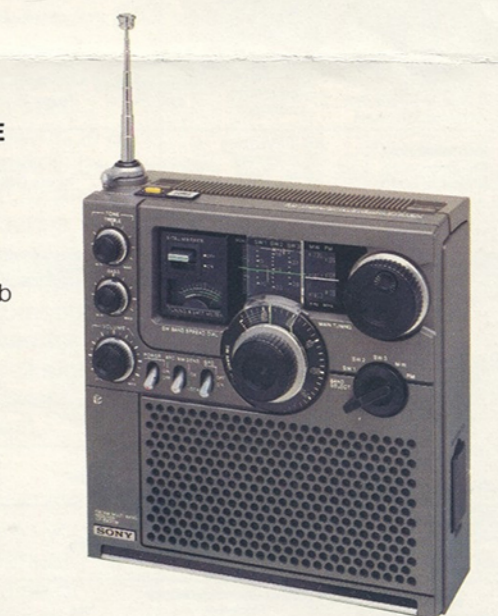

ICF-5900W 3 SHORTWAVE/AM/FM BAND PORTABLE WITH CRYSTAL CONTROLLED SW TUNING

This super Sony pulls in great AM and FM sound on the local broadcast horizon. And its three shortwave bands expand that horizon into a global sound network. Superb listening with FET front-end section for FM plus dual conversion superheterodyne circuitry for SW. Features high speed auxiliary tuning knob plus separate SW bandspread tuning knob coupled with Crystal Marker switch. This lets you zero in on shortwave frequencies. Beat frequency oscillator lets you receive SSB and CW transmissions. It's a world of enjoyment you won't want to miss.