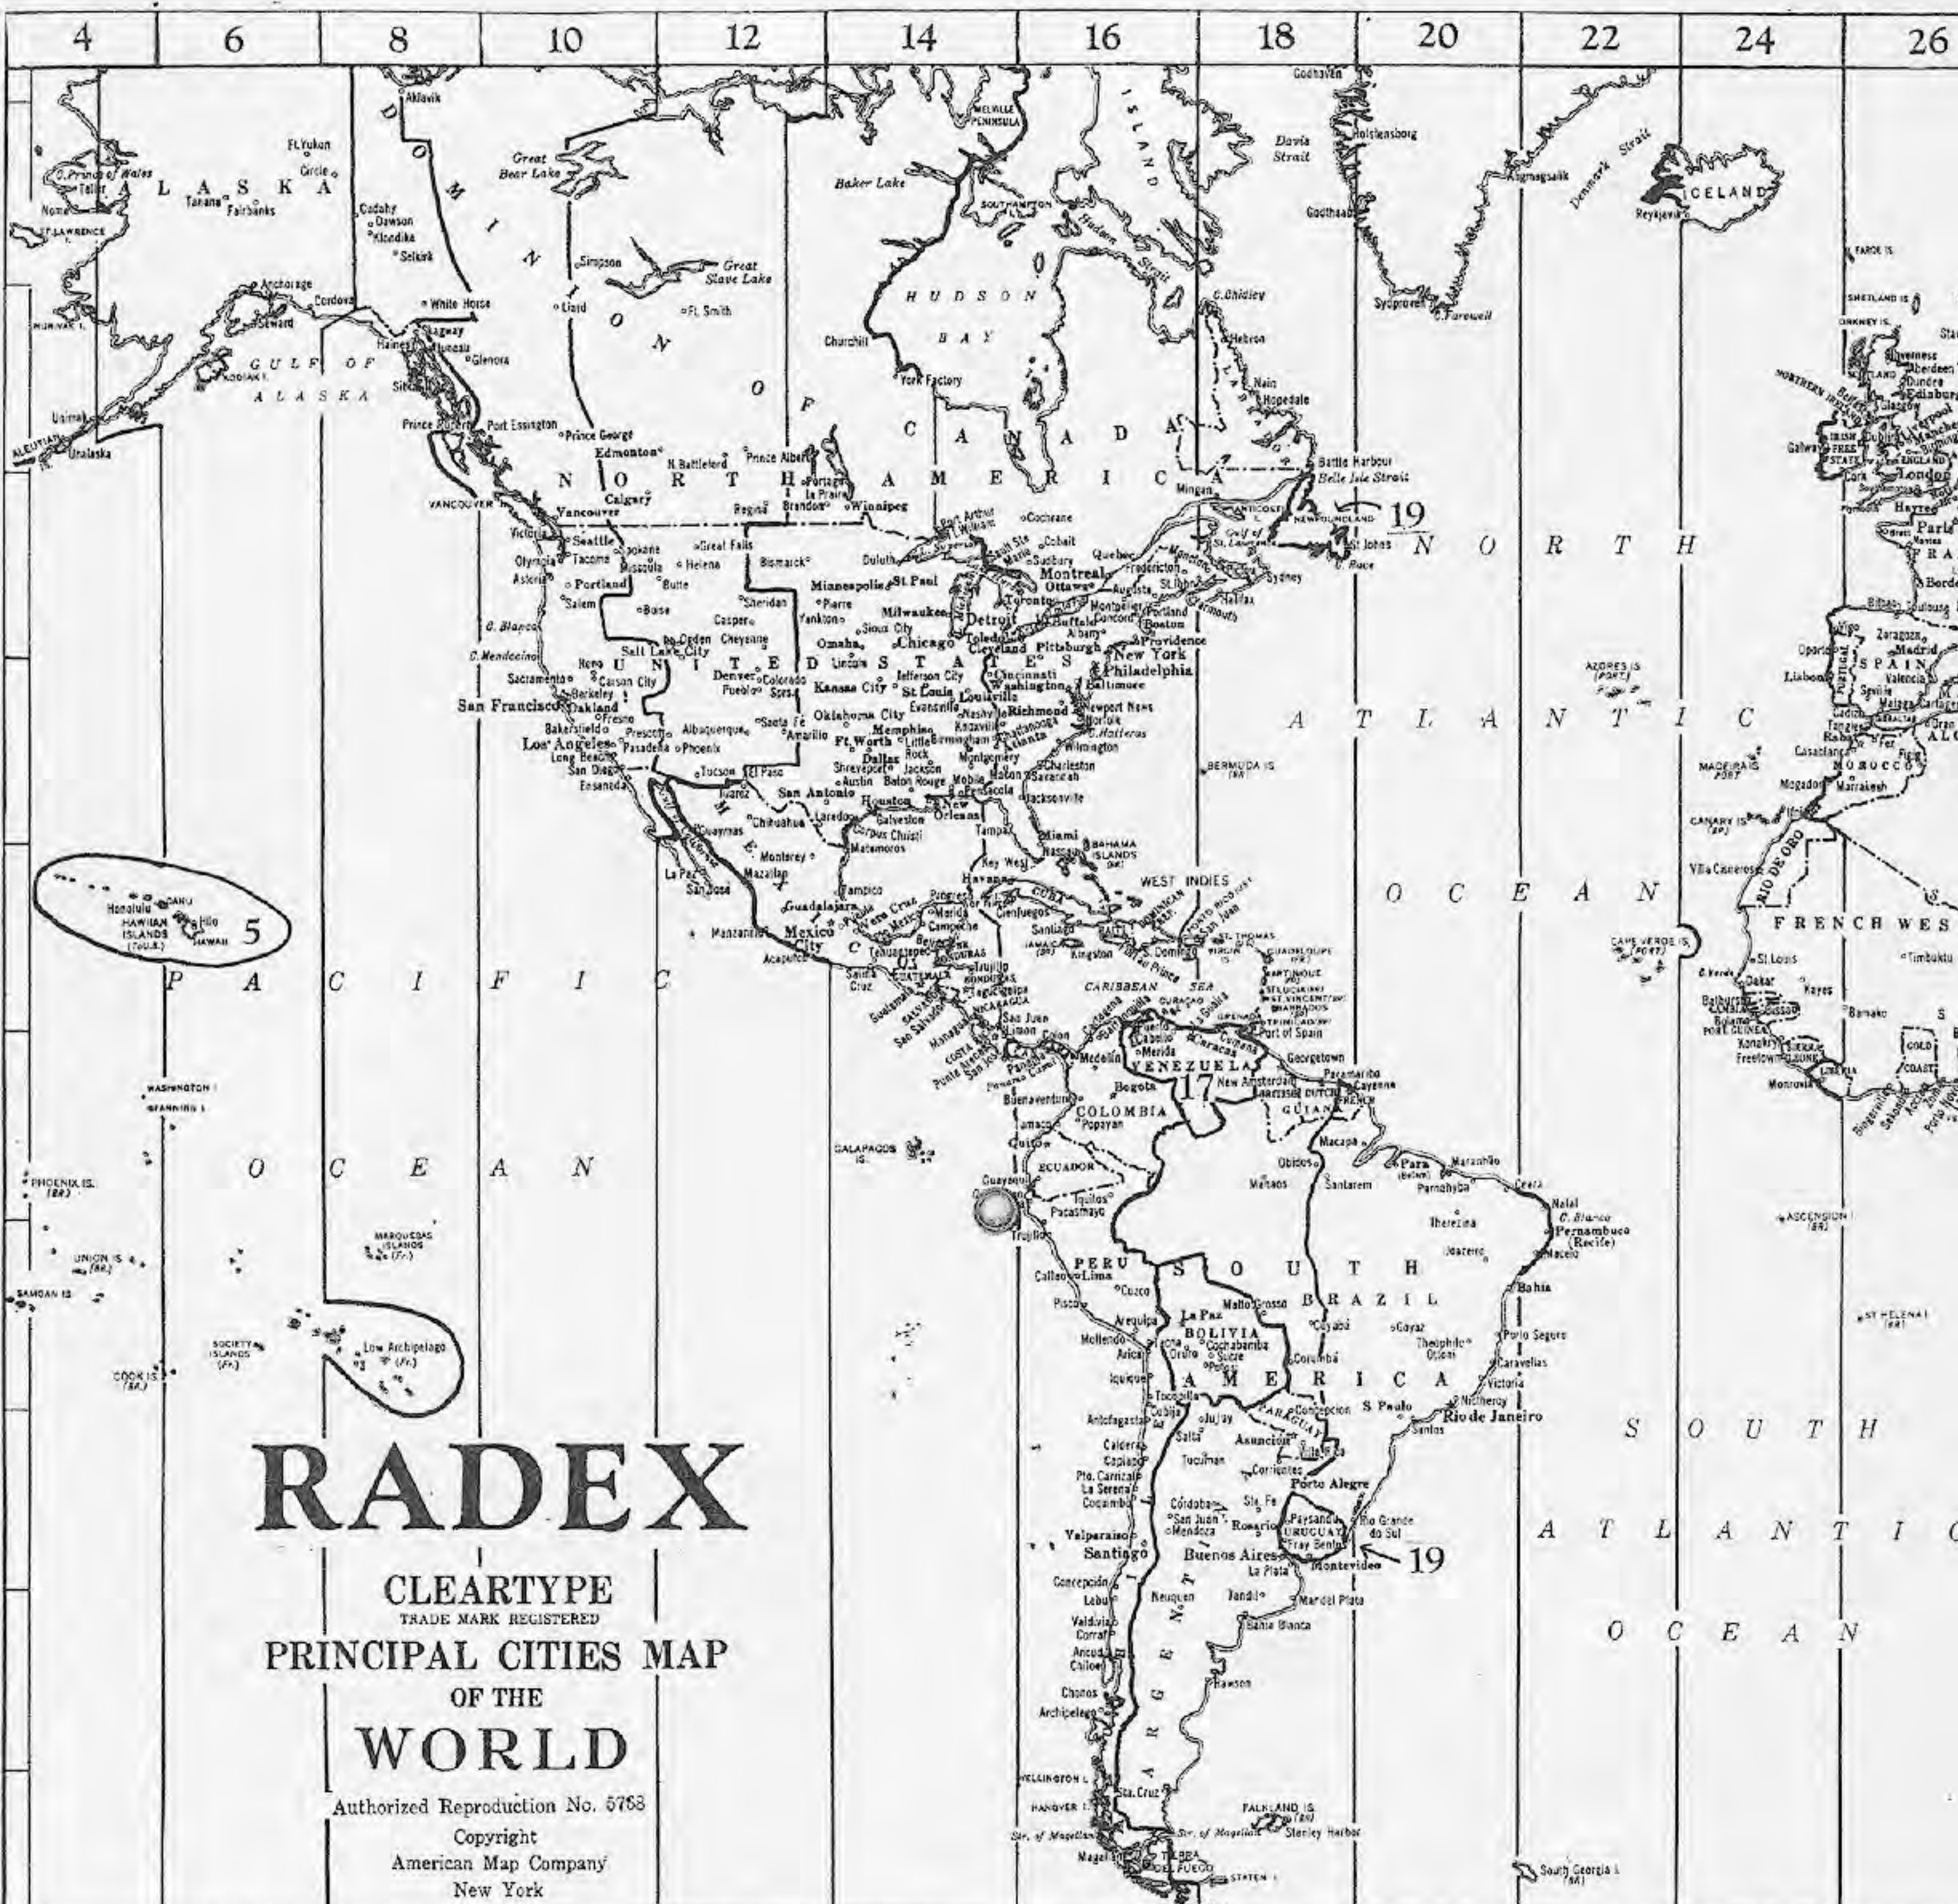

RADEX

CLEARTYPE
TRADE MARK REGISTERED

PRINCIPAL CITIES MAP OF THE WORLD

Authorized Reproduction No. 5753
Copyright
American Map Company
New York