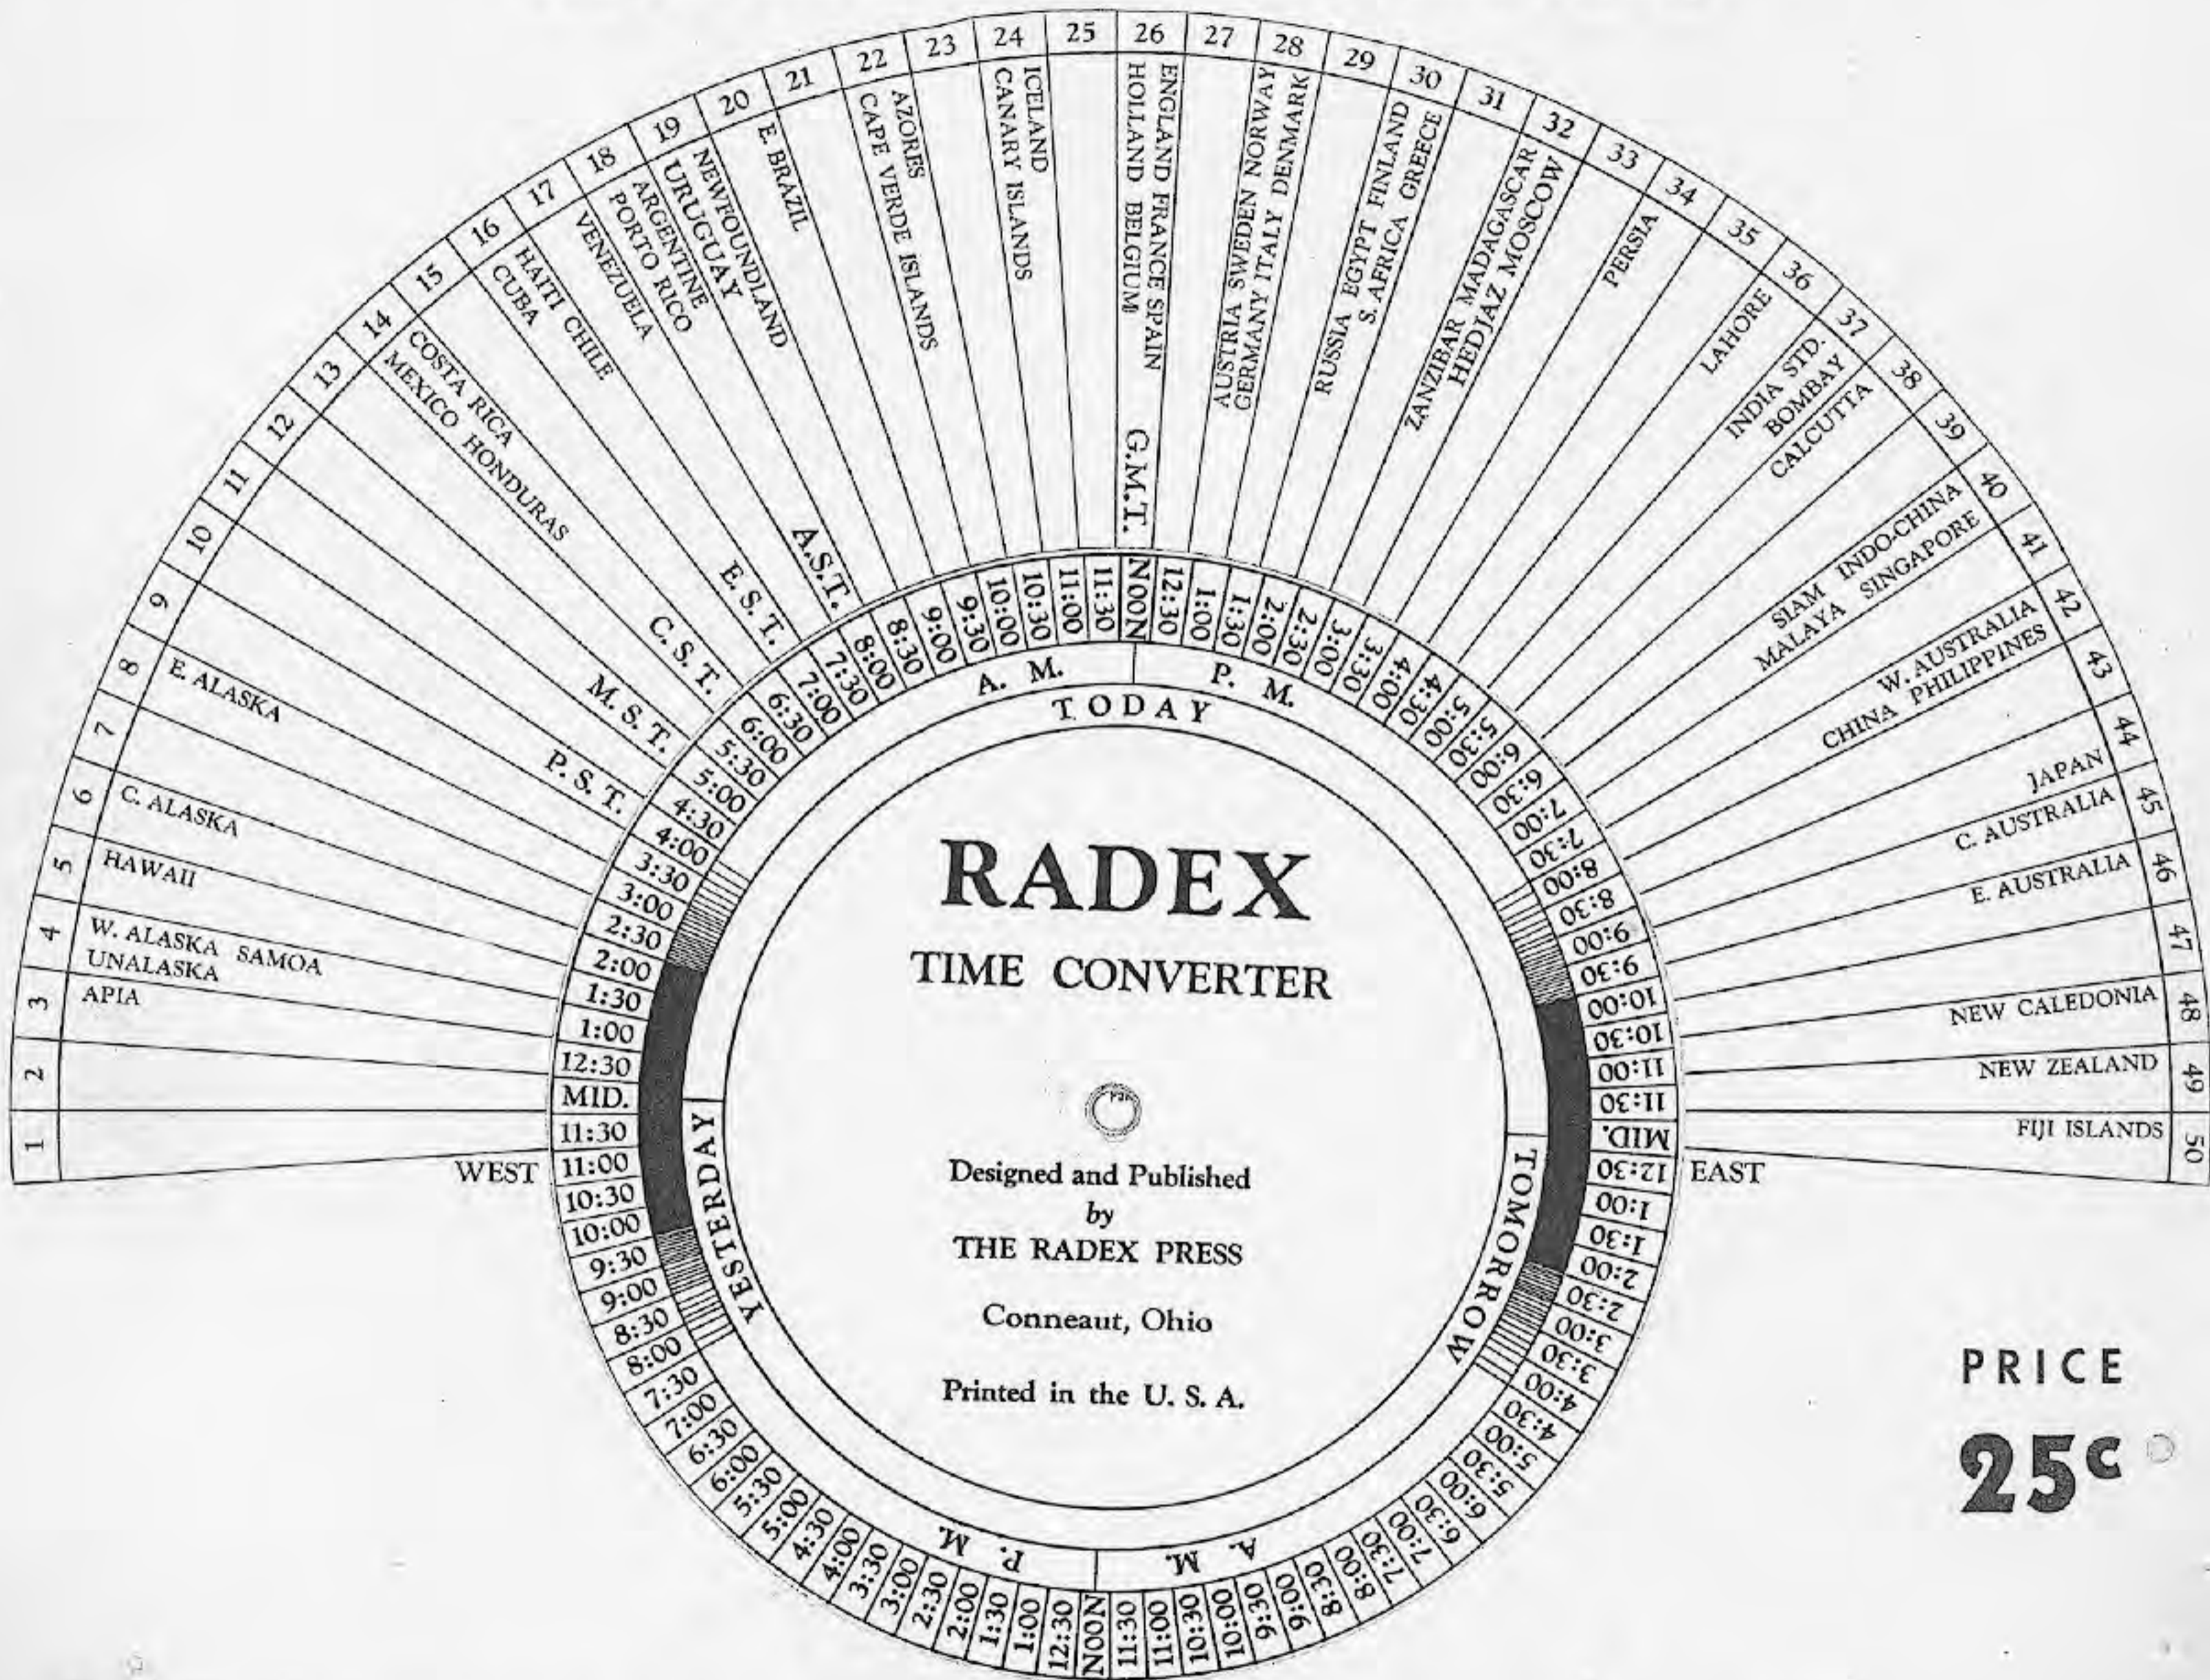

# RADEX RADIO MAP of the WORLD

Showing all Countries and their Principal Cities  
with Call Letters and Time Zones of each Country

PRICE

**25<sup>c</sup>**

**DIRECTIONS**—Turn the desired hour, either A.M. or P.M., in the sector marked "TODAY" opposite your own zone, and the current time in all other zones in the world will be shown. It will also be indicated which of the other zones are "Yesterday" and which are "Tomorrow." The position of twilight, darkness and dawn is graphically shown. Or, if you desire to tune in a New Zealand program, turn the hour of the program (say 9:00 p.m.) to the New Zealand sector and you will find that it is 4:30 A.M. same day in Eastern Standard Zone or 11 P.M. yesterday in Hawaii.