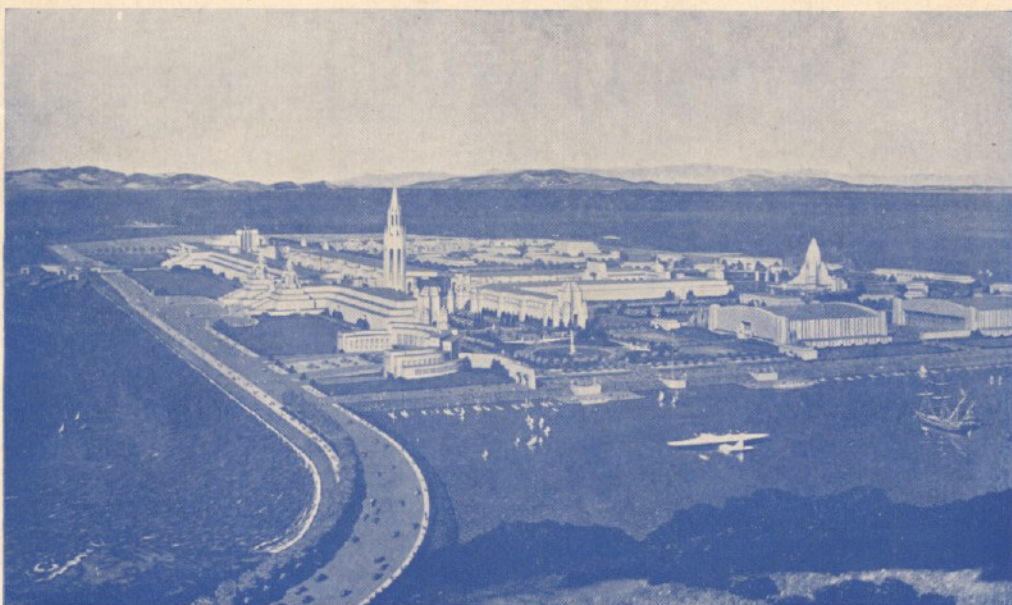

TREASURE ISLAND

ALL-WAVE

RADIO LOG

1939 Golden Gate International Exposition—"Treasure Island"—on San Francisco Bay.

A WESTERN LOG FOR WESTERN LISTENERS

- ★ Western Broadcast Band Log
- ★ Western Short Wave Log
- ★ Broadcast Band Featurelog
- ★ Short Wave Programs
- ★ Short Wave News Broadcasts Schedule
- ★ Short Wave Tuning Instructions