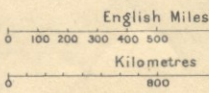

CENTRAL EUROPE

A B C D **AFRICA** F G H J

SOUTH AMERICA

THE "CONCERTS" OF EUROPE, continued.

Name of Station	Country	Page No. and Map Ref.	Station Information	Wave-length (metres)	Your Dial Readings
Sevilla ...	Spain ...	6 C 5	Pronounces Seville as "Sevil-ya" ...	410.4	
Simferopol ...	U.S.S.R. ...	—	Soviet Government station ...	349.2	
Skamlebaek ...	Denmark ...	7 G 1	Relays Copenhagen 6-11 p.m. ...	49.4	
Skamlebaek ...	Denmark ...	" "	Call OXY ...	31.51	
Smolensk ...	U.S.S.R. ...	7 L 2	New Soviet station, unlikely to be received in Britain ...	824	
Sottens ...	Switzerland ...	6 F 3	Announces as "Radio Suisse Romande" Programmes from Lausanne or Geneva studios. Announces in French ...	443.1	
Stalino ...	U.S.S.R. ...	—	New Soviet station unlikely to be received in Britain ...	386.6	
Stockholm ...	Sweden ...	7 H 1	Usually announces "Stockholm-motala" Closes with "God-Nat" (Goodnight) ...	426.1	
Strasbourg ...	France ...	6 F 3	Announces in German and French ...	349.2	
Sundsvall ...	Sweden ...	—	Relays to Stockholm programme ...	499.2	
Tallinn ...	Estonia ...	8 A 3	Very seldom heard in Britain ...	410.4	
Tampere ...	Finland ...	—	Relays the Helsinki programmes ...	569.3	
Tchernigov ...	U.S.S.R. ...	—	New Soviet station sharing North National's wavelength ...	296.2	
Tiraspol ...	U.S.S.R. ...	7 K 3	May change wavelength with Odessa ...	280.9	
Torun ...	Poland ...	7 H 2	Shares wavelength with Genoa ...	304.3	
Toulouse ...	France ...	6 E 4	Formerly a well-received station, but now uses shared wavelength ...	386.6	
Trieste ...	Italy ...	7 G 3	Pronounces name as "Tree-es-ty" ...	245.5	
Trondheim ...	Norway ...	—	Relays Oslo's programme ...	476.9	
Turin ...	Italy ...	6 F 3	Nightingale's song as interval signal. Announces as "Radio Milano-Torino-Genova" ...	263.2	
Valencia ...	Spain ...	6 D 5	Announces "Radio Valencia" but uses only low power, so seldom heard ...	352.9	
Vatican City ...	Italy ...	7 G 4	Daily 7-7.15 p.m. and Sundays 10-10.30 a.m. ...	50.26	
Vatican City ...	Italy ...	" "	Daily 10-10.15 a.m. ...	19.84	
Vienna ...	Austria ...	7 H 3	Pronounces name "Radio Veen." Sometimes uses fast-ticking metronome in intervals ...	506.8	
Vienna Experimental ...	Austria ...	" "	Tues. and Thurs. at intervals from 1.30 to 9.0 p.m. ...	49.4	
Viiipuri ...	Finland ...	—	Relays Helsinki programme ...	403.5	
Vinnitsa ...	U.S.S.R. ...	7 K 3	Only a low powered station ...	274	
Voroneje ...	U.S.S.R. ...	—	Low powered station, shares wavelength with Boden ...	726	
Warsaw I ...	Poland ...	7 J 2	Announces name as "Varshova." Clock gong in intervals ...	1304	
Warsaw II ...	Poland ...	" "	Low powered station not heard in this country ...	216.8	
West National ...	Gt. Britain ...	6 D 2	Situated at Watchet, Somerset ...	261.1	
West Regional ...	Gt. Britain ...	" "	Do. Programmes from Cardiff, Bristol, Plymouth, etc. ...	307.1	
Wilno ...	Poland ...	7 K 2	Uses trumpet (3 blasts) as interval signal ...	559.7	
Zagreb ...	Yugoslavia ...	7 H 3	Metronome ticks in intervals ...	276.2	
Zeesen ...	Germany ...	7 G 2	Usually works 10 p.m.—2.15 a.m. ...	31.38	
Zeesen ...	Germany ...	" "	3-11 p.m. daily ...	25.51	
Zeesen ...	Germany ...	" "	1.55-10.30 p.m. daily ...	19.73	
Zeesen ...	Germany ...	" "	Call DJE. Irregular hours of working ...	16.89	