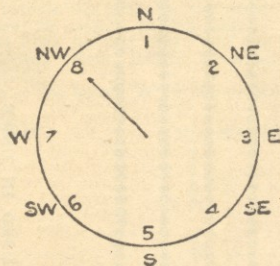

KOO441:

K—Key West.

OO4—30.04 inches Barometer reading.
4—Direction of wind. S. E.

1—Velocity of wind. 8 miles per hour.

Time signals and weather reports are also broadcasted from other Naval Stations located at Great Lakes, station NAJ; North Head, Wash.; San Francisco, Calif., and San Diego, Calif.

HOW NUMERALS ARE USED TO SHOW POINTS

OF COMPASS INDICATING DIRECTION

OF WIND USWB

CHART SHOWING VELOCITY OF WIND

	Statute M.P.H.
0 Calm	0—3
1 Light Air	8
2 Light Breezes	13
3 Gentle Breezes	18
4 Moderate Breezes	23
5 Fresh Breezes	28
6 Strong Breezes	34
7 Moderate Gale	40
8 Fresh Gale	48
9 Strong Gale	56
10 Whole Gale	65
11 Storm	75
12 Hurricane	90
Statute Miles per Hr:—1.15.	Nautical—M. P. H.