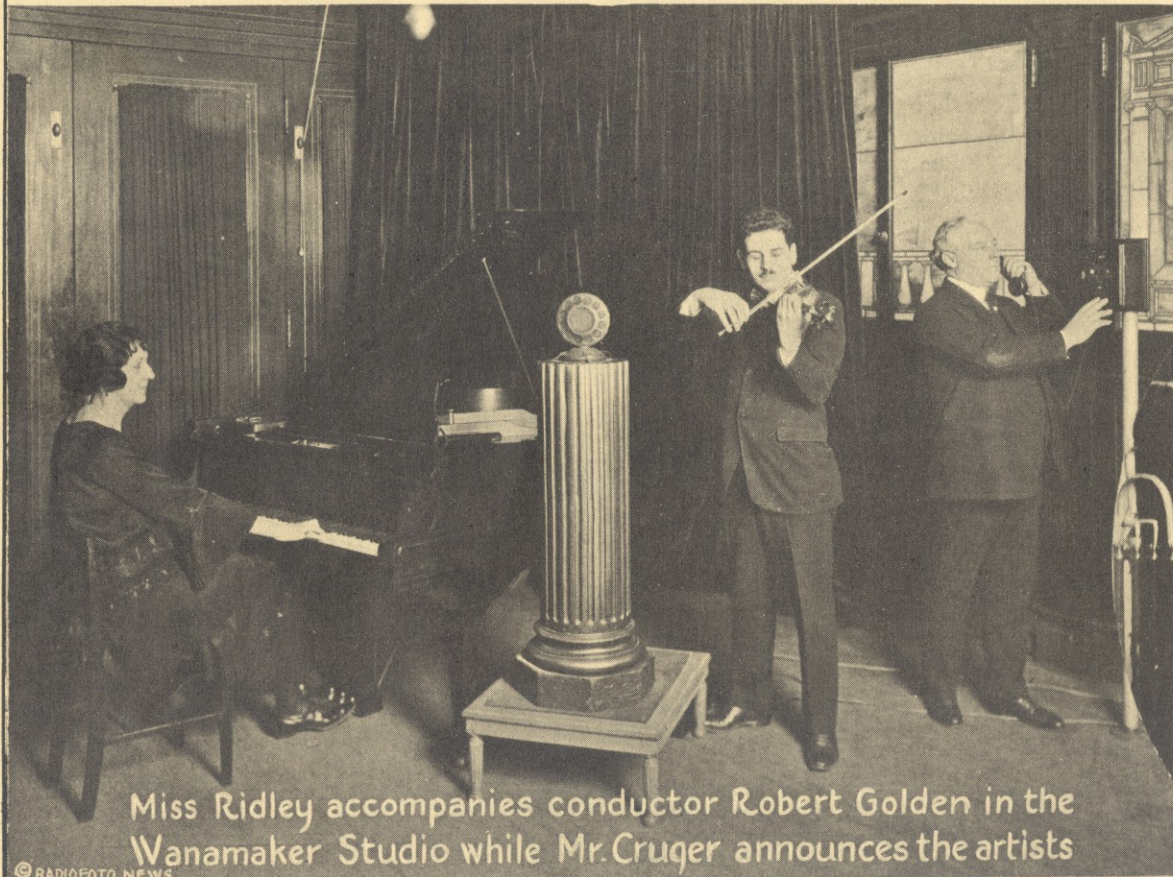

QUAKER CITY "W O O" PHILADELPHIA PA. STATION

Miss Ridley accompanies conductor Robert Golden in the Wanamaker Studio while Mr. Cruger announces the artists

© RADIOFOTO NEWS