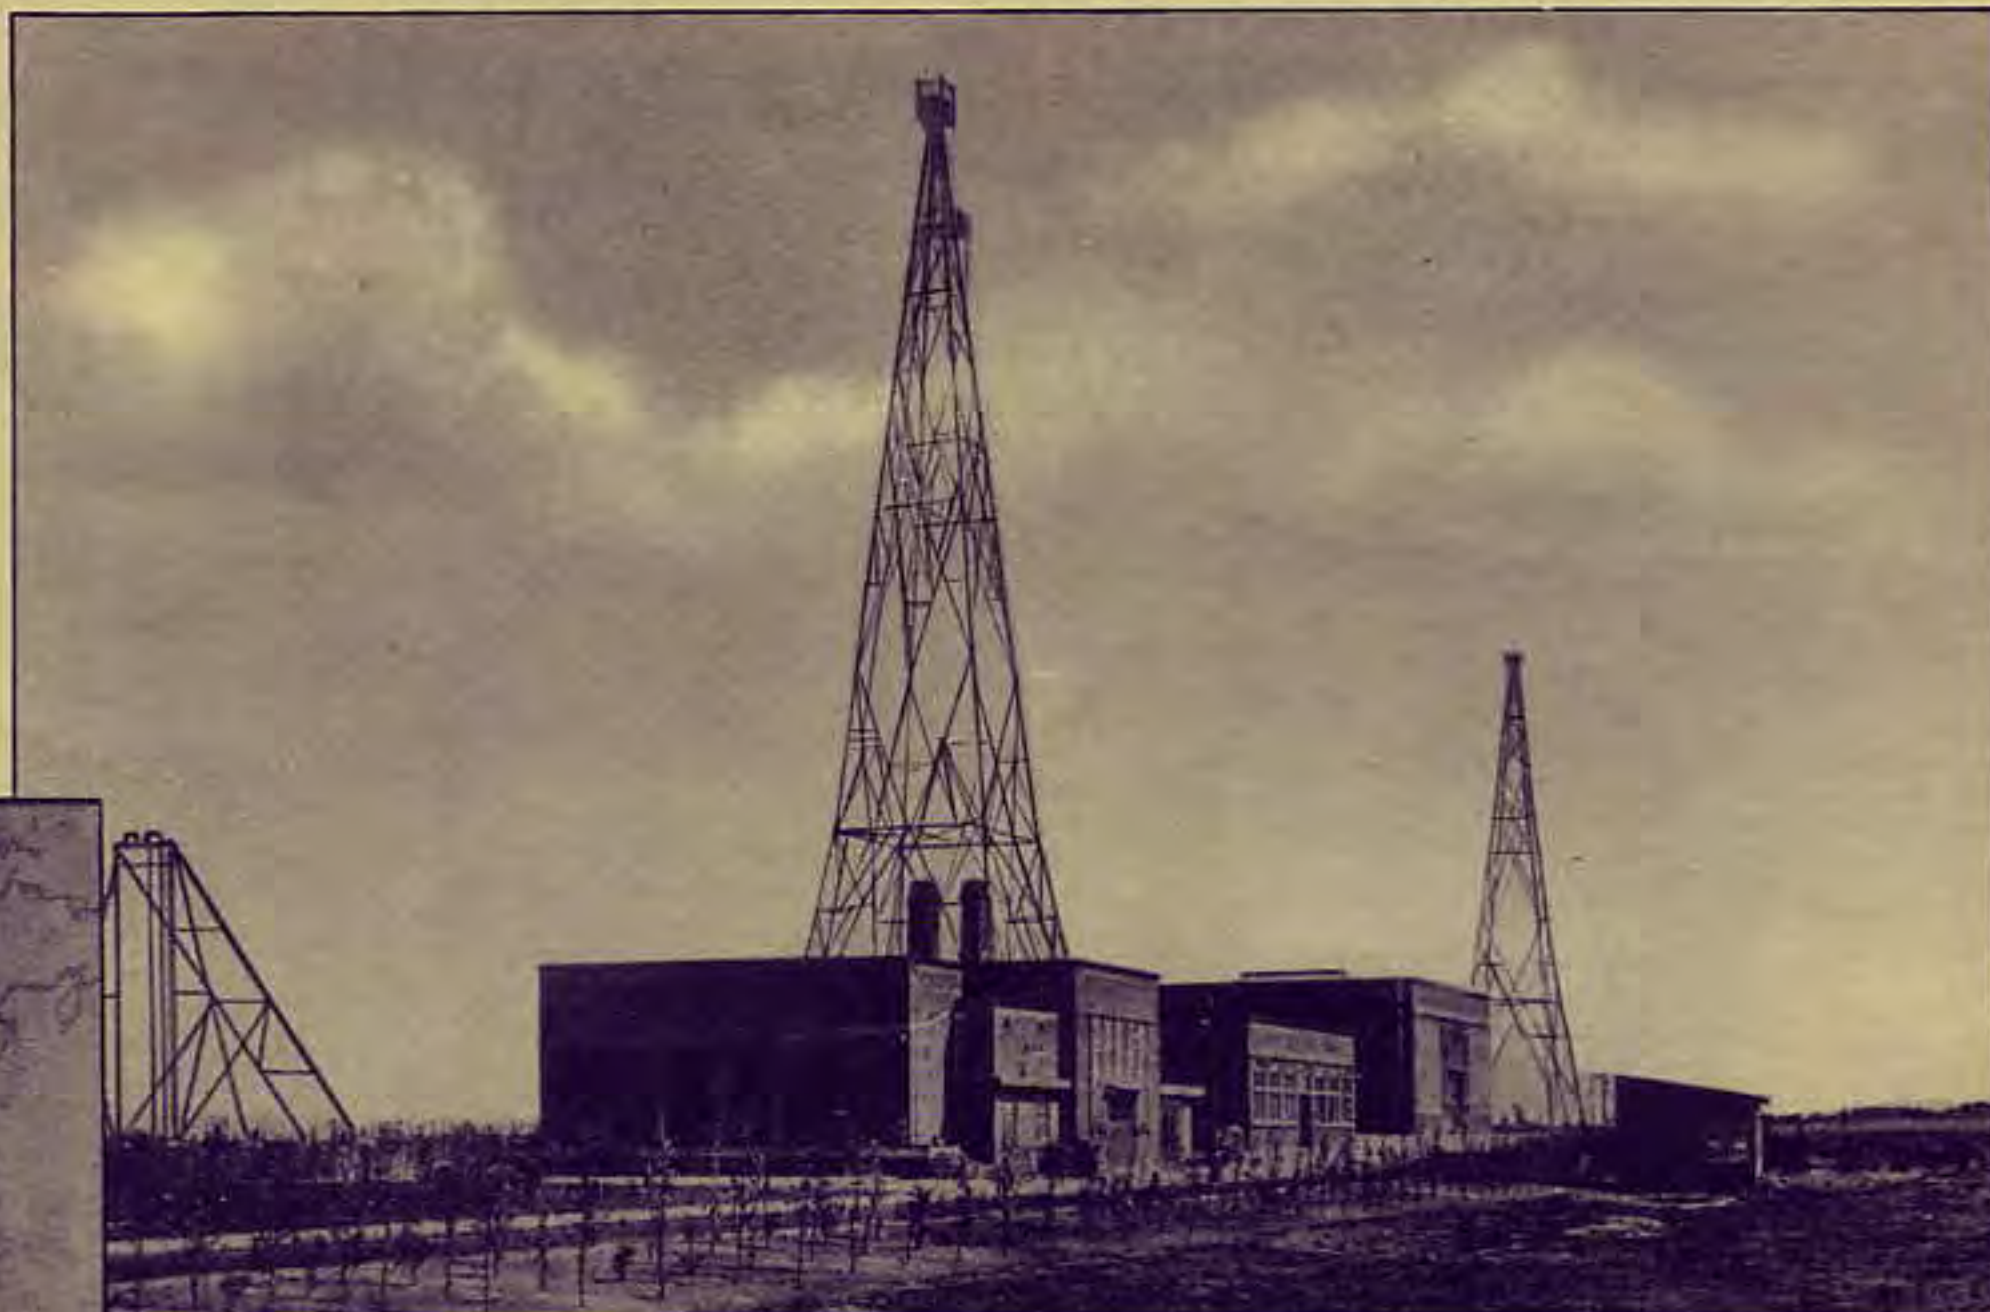

Below: Edward Startz, the famous and accomplished announcer, identifies Station PHI for local and world listeners. To make certain his call letters are clearly understood, this silver-tongued linguist repeats announcements in seven different languages — Dutch, Malay, English, French, German and Portuguese.

Programs from Station PHI are broadcast to the world from this transmitting plant, located in Huizen, Holland. Studios are maintained in Hilversum. This station is on the air Monday, Thursday and Friday from 7:30 to 9:30 A.M. and on Saturdays and Sundays from 7:30 to 11:00 A.M. (E.S.T.).

DJB BERLIN GERMANY

15.20 Megacycles - - 19.73 Meters

"GERMAN ROUND THE WORLD SENDER"

is the name given to this station by its operators the German Broadcasting Company. Opened with a cheery "Hello, America, we hope you have good reception tonight," programs from this station bring to U. S. radio listeners gems of classical music and song. Broadcasting is done from early morning until late at night, two transmitters being used on each program to insure best possible reception. Announcements are made in three languages — first German, then English, then Spanish. Call letters used are DJA, DJB, DJC, DJD. Studios are in Berlin, the transmitting plant being located in Zeesen, Germany.

EAQ MADRID SPAIN

9.86 Megacycles - - 30.40 Meters

The daily broadcasts from this station are colorful and entertaining, and your enjoyment of them will be further increased by the fact that announcements are made in English as well as Spanish.

The programs, broadcast from approximately 5 to 7 P.M. (E.S.T.), offer music, literature and news. The Saturday broadcasts, noon to 2 P.M., are intended primarily for Europe, Canary Islands and other Spanish possessions. On stated evenings each week, one hour of the broadcast is devoted to the International Broadcast Club of London, an organization established for creating good will and a closer relationship among the radio listeners of the world.

PHI HUIZEN HOLLAND

11.73 Megacycles - - 25.57 Meters

The land of dikes and windmills and famous old cities is an interesting one to visit via radio. PHI is not only an outstanding station in Holland, but the world over. Through this station, Holland keeps in touch with her colonial possessions in Dutch East and West Indies. During the summer months, PHI leaves its regular wave band of 11.73 megacycles and broadcasts over 17.77 megacycles.