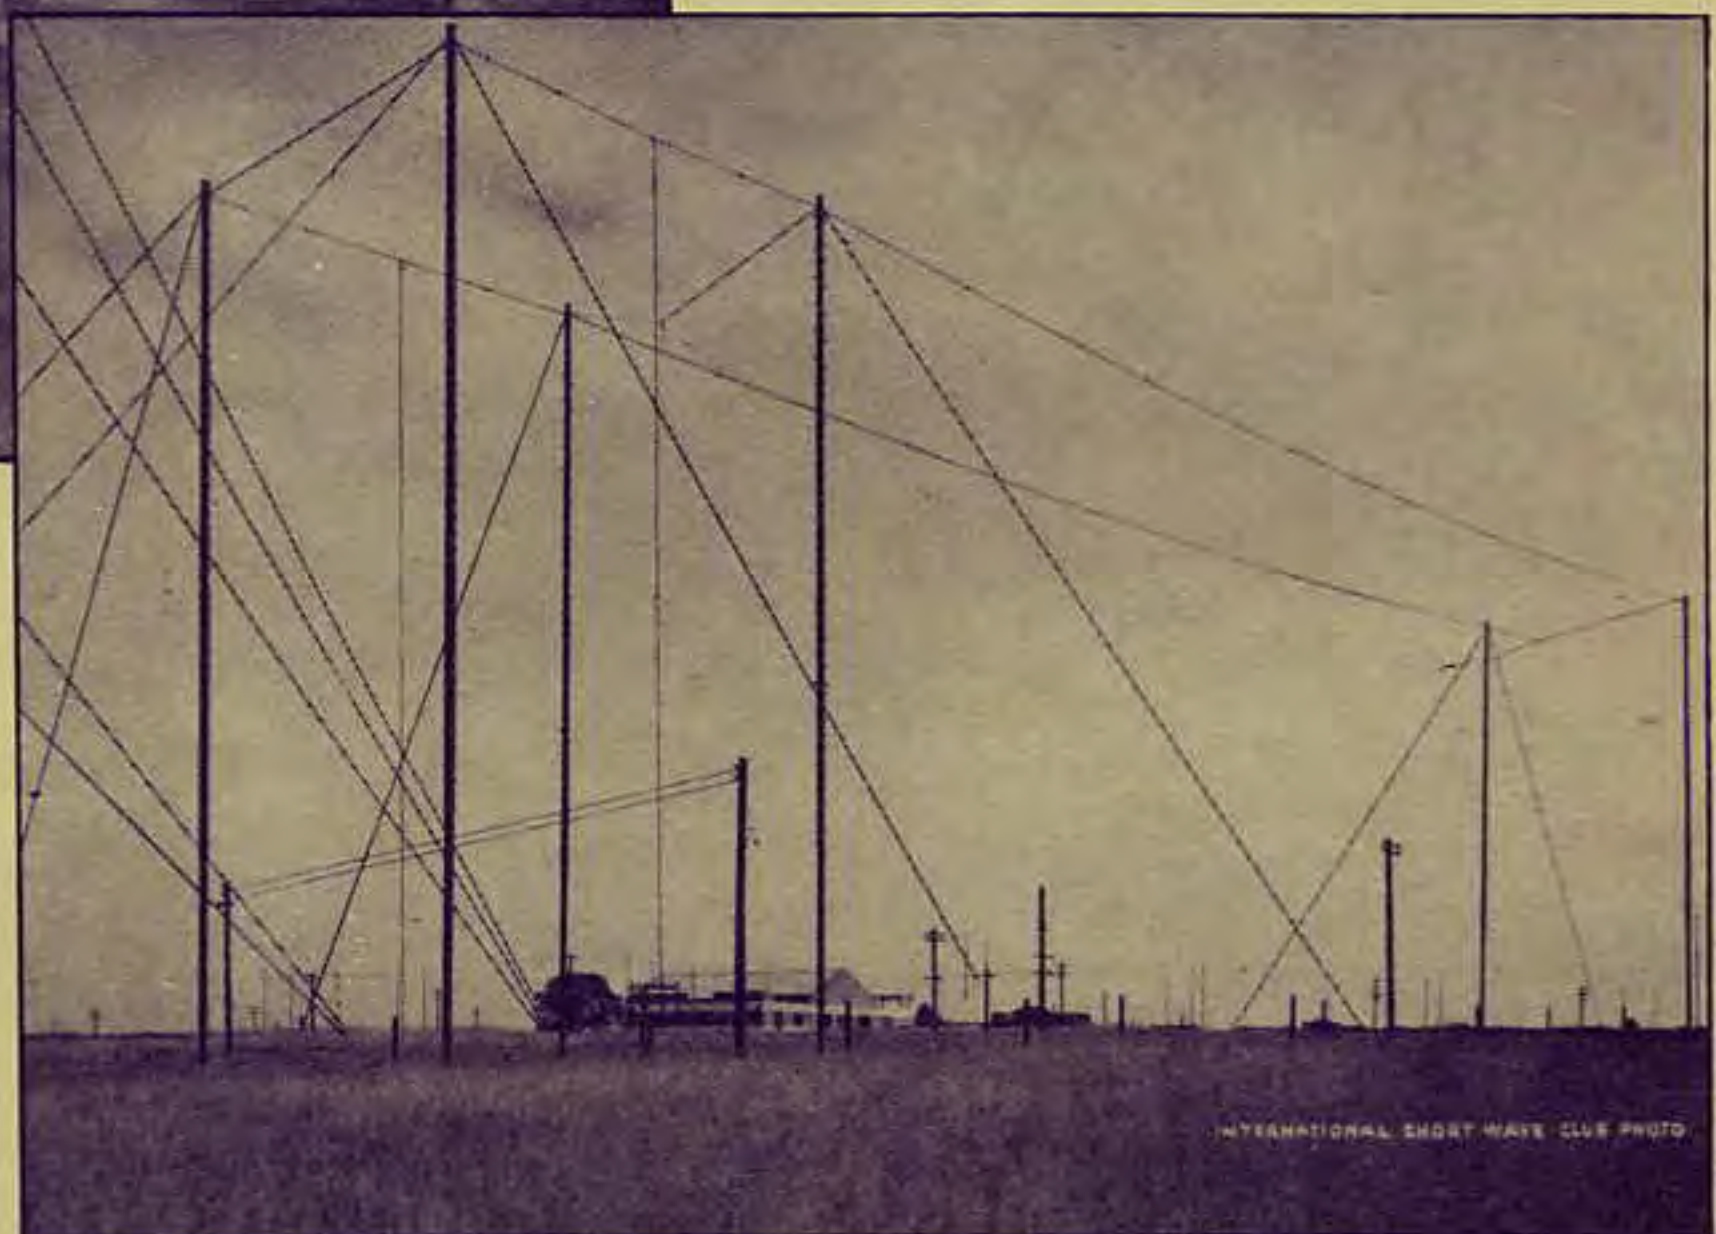

GSD LONDON ENGLAND

11.75 Megacycles - - 25.53 Meters

HEARD THE WORLD OVER

Programs from this popular station, broadcast to the far flung units of Britain's mighty empire, emanate from the studios of the British Broadcasting Corporation, London. The type of music and the variety of program are comparable to that you might hear over an American chain station.

Eight transmitters are used — GSA, GSB, GSC, GSD, GSE, GSF, GSG and GSH — two of them being employed simultaneously on each broadcast to insure the best possible reception. If you cannot receive the program so well on one of the wave lengths, you can generally tune it in on the other.

Broadcasts from this chain of stations are directed daily to the five Empire zones — Australian, Indian, African, West African and Canadian. Listening to these broadcasts, one can capture much of the very atmosphere of London such as, for instance, hearing the striking of Big Ben and the Westminster Chimes as clearly as though he were walking down the Strand or crossing the famous Waterloo Bridge.

At Right: Studios are in London, but the transmitting plant of these stations is located in Daventry. Here, eighteen immense aerials, including five groups of directional aerials, direct the London broadcasts to the vast British Empire.