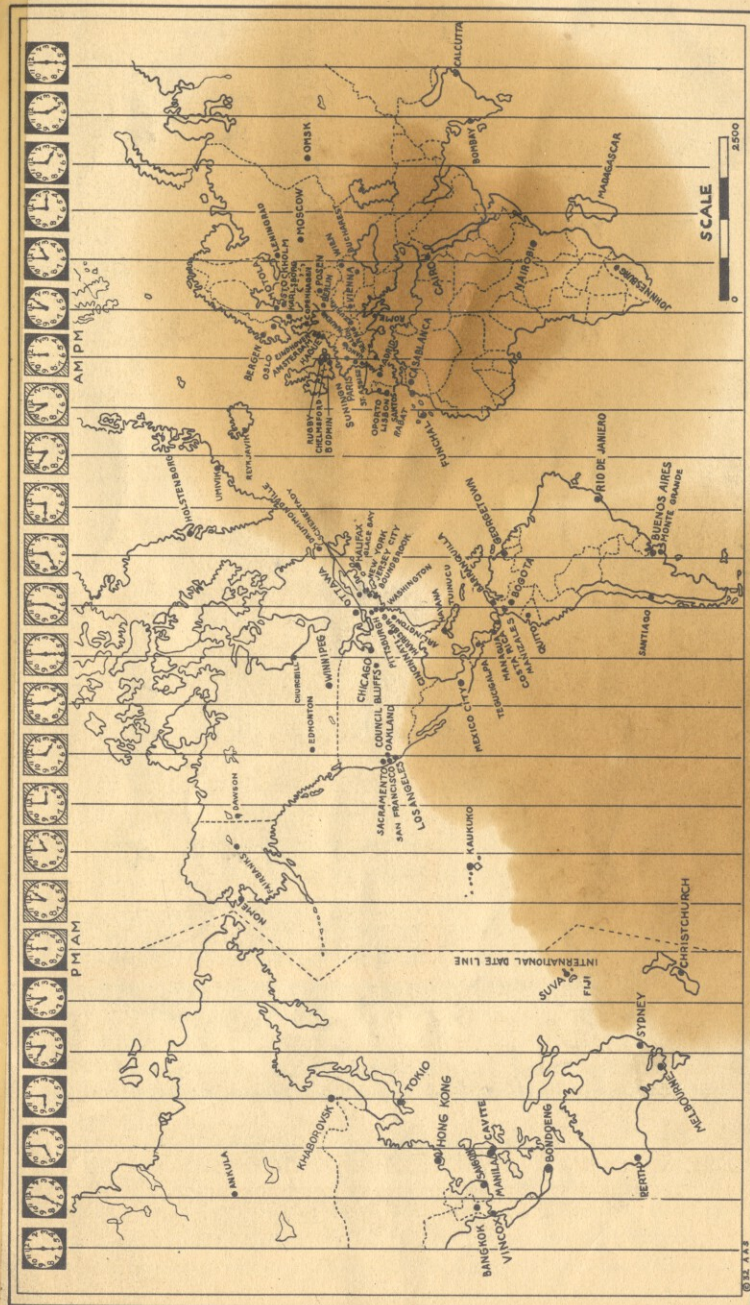

Short Wave Reference Map of the World