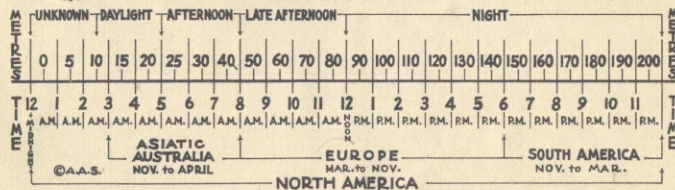

QUICK REFERENCE WAVE LENGTH-TIME CHART-5 to 200 METRES