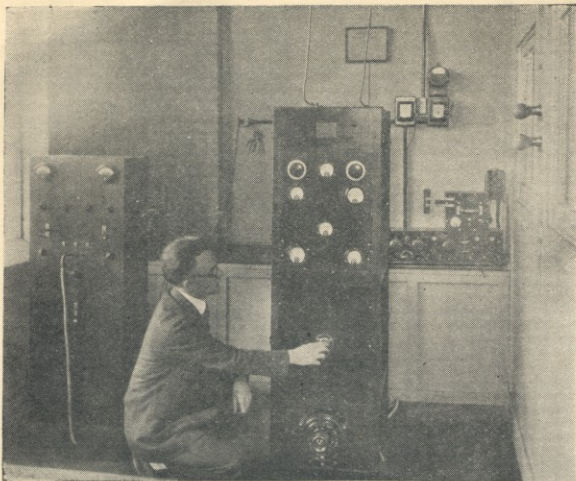

*The WSKC Transmitter with Chief Operator
S. F. Northcott in Charge.*

The studios of WSKC are located on the second floor of our general office building. The main studio is a spacious room 16 by 33 feet in dimensions and the walls are made of a patented sound-proof composition. In addition, the walls and ceiling are heavily draped with friar's cloth and the floor is padded with a heavy felt composition and thick velvet rug. This treatment eliminates all chance of echo and permits of perfect reproduction of music.

A Brambach studio grand piano is used and attractive wicker furniture and floor lamps combine to make a homey atmosphere that assists the contributing artists greatly and relieves them from all feeling of "microphone" consciousness.

Far above the roof of our five floor underwear mill is the spider like antenna system, supported by two seventy foot steel towers. There is no structure for miles around anywhere near the height of these towers and for that reason we do not have the absorbing effect that bothers so many stations in the larger cities. This is largely responsible for the tremendous distances we reach with comparatively low power.

Our transmitting room includes a standard speech in-put amplifier which picks up the weak microphone signals and amplifies them before sending them on to the transmitter; and a standard design transmitter which has been carefully designed and trapped to eliminate "harmonics" and transmit only on our assigned wave length of 261 meters or 1150 kilocycles.

While in operation, our transmitter is constantly checked by the operator to prevent any deviation from the assigned wave length.

In addition to the regular transmitting equipment, a very efficient receiving set, constantly tuned to 715 meters, is used to listen in on for distress signals from ships on the Great Lakes. In case such a signal is heard, we immediately stand by and do not again broadcast until the signals have been answered by the proper relief agencies.