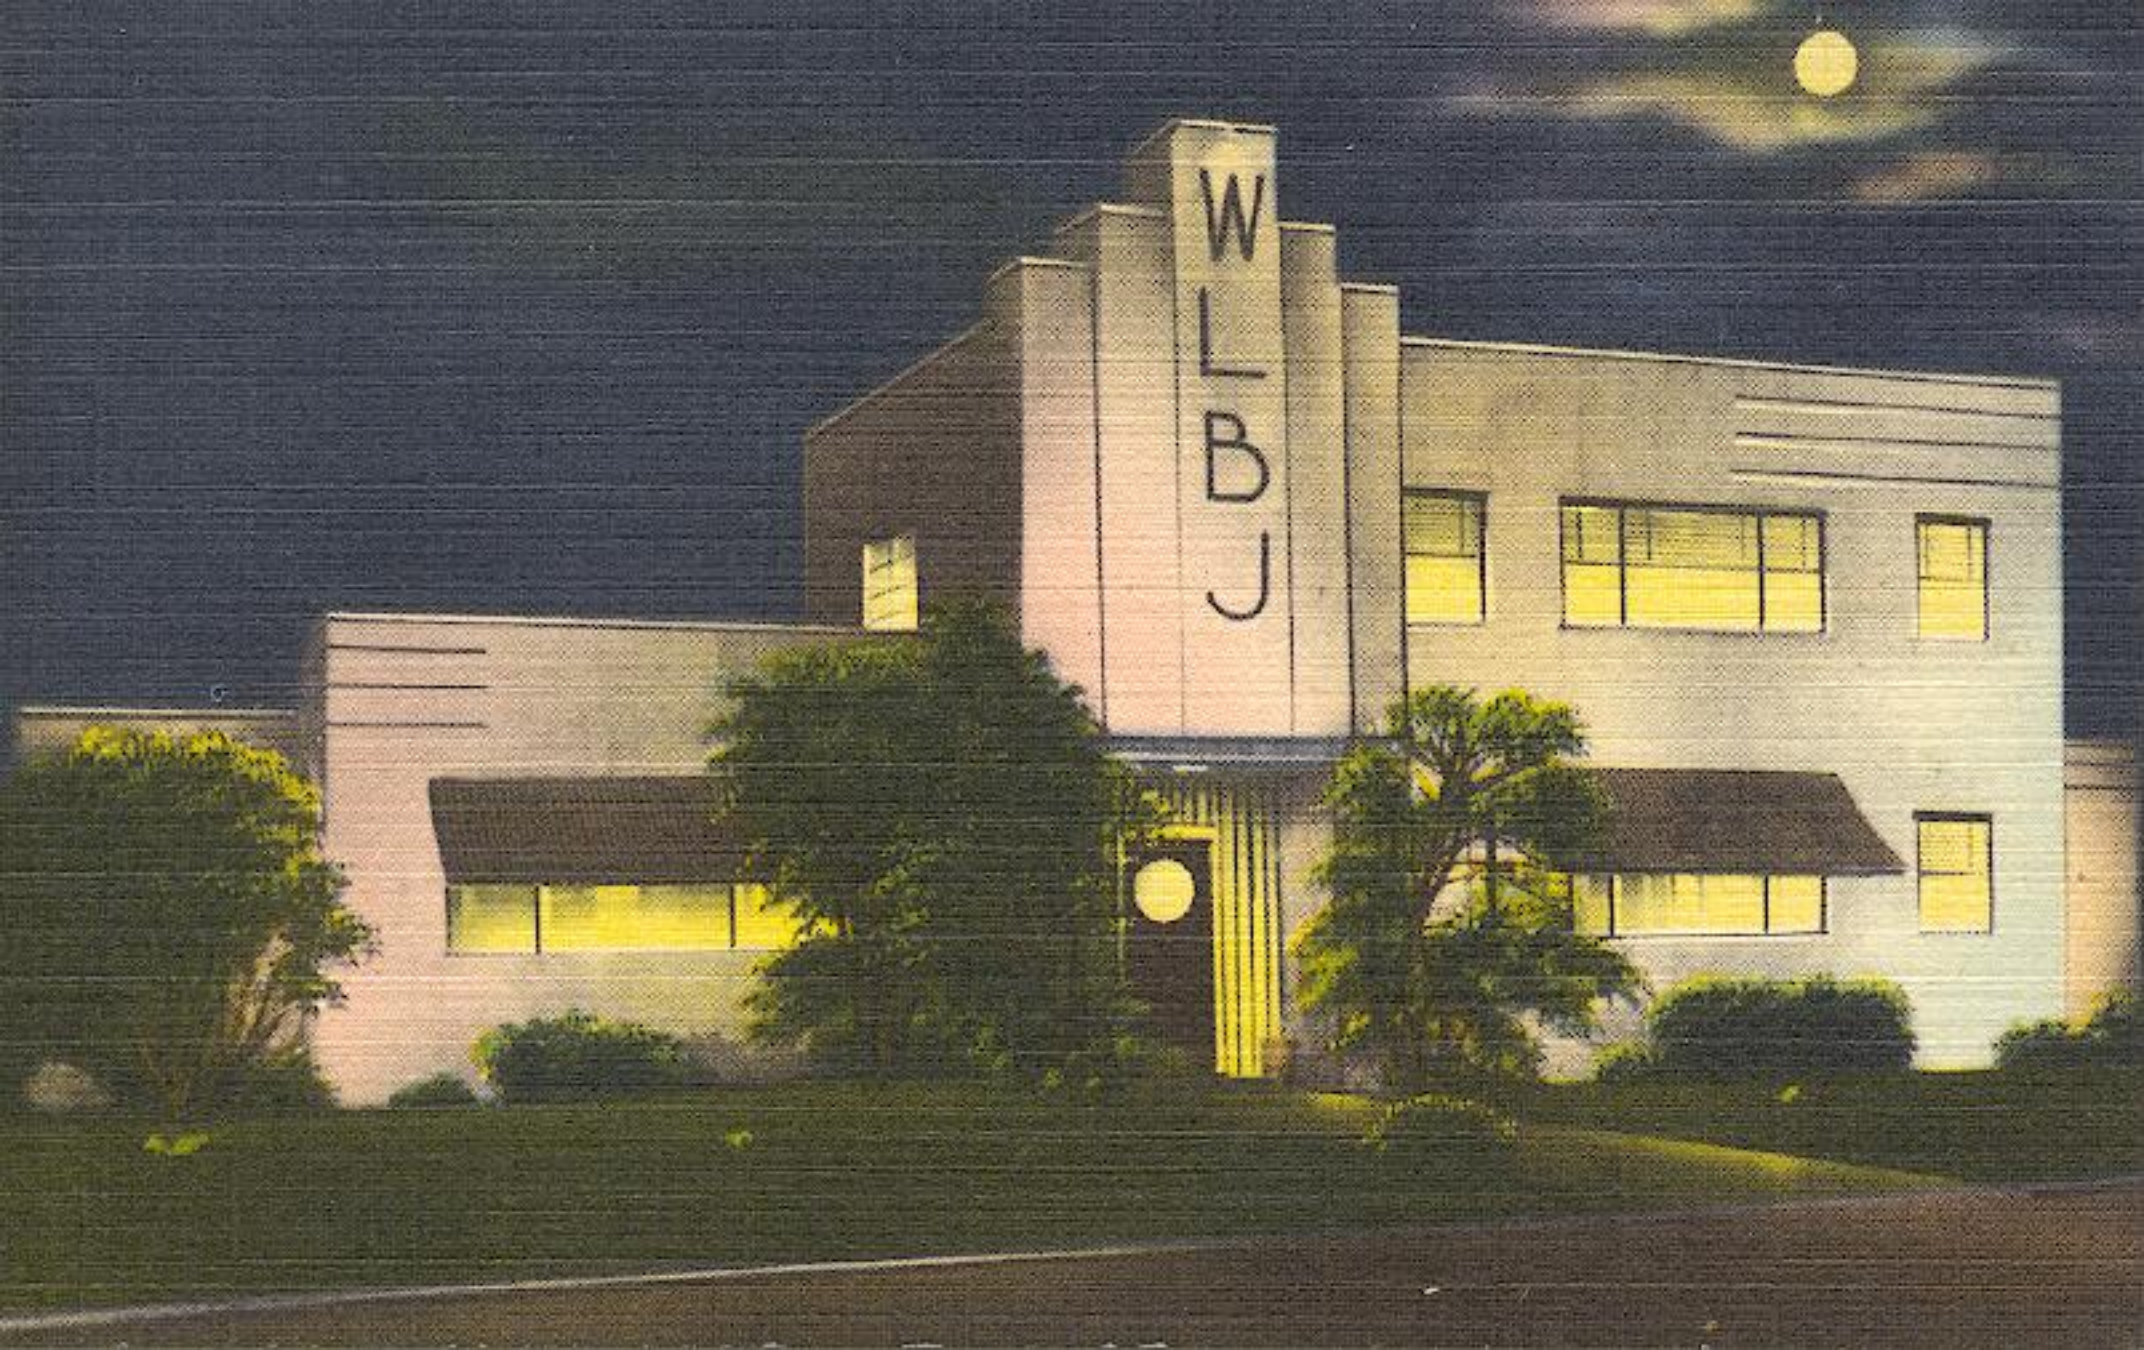

Home of
Station WAVE

The Brown Hotel

WBUR

Radio Station WOMI, Owensboro, Kentucky

WSFC

Transmitter Building
Radio Station WVJS,
On Scenic U. S. Highway 60,
Owensboro, Kentucky

Business Section Looking North, Hopkinsville, Kentucky