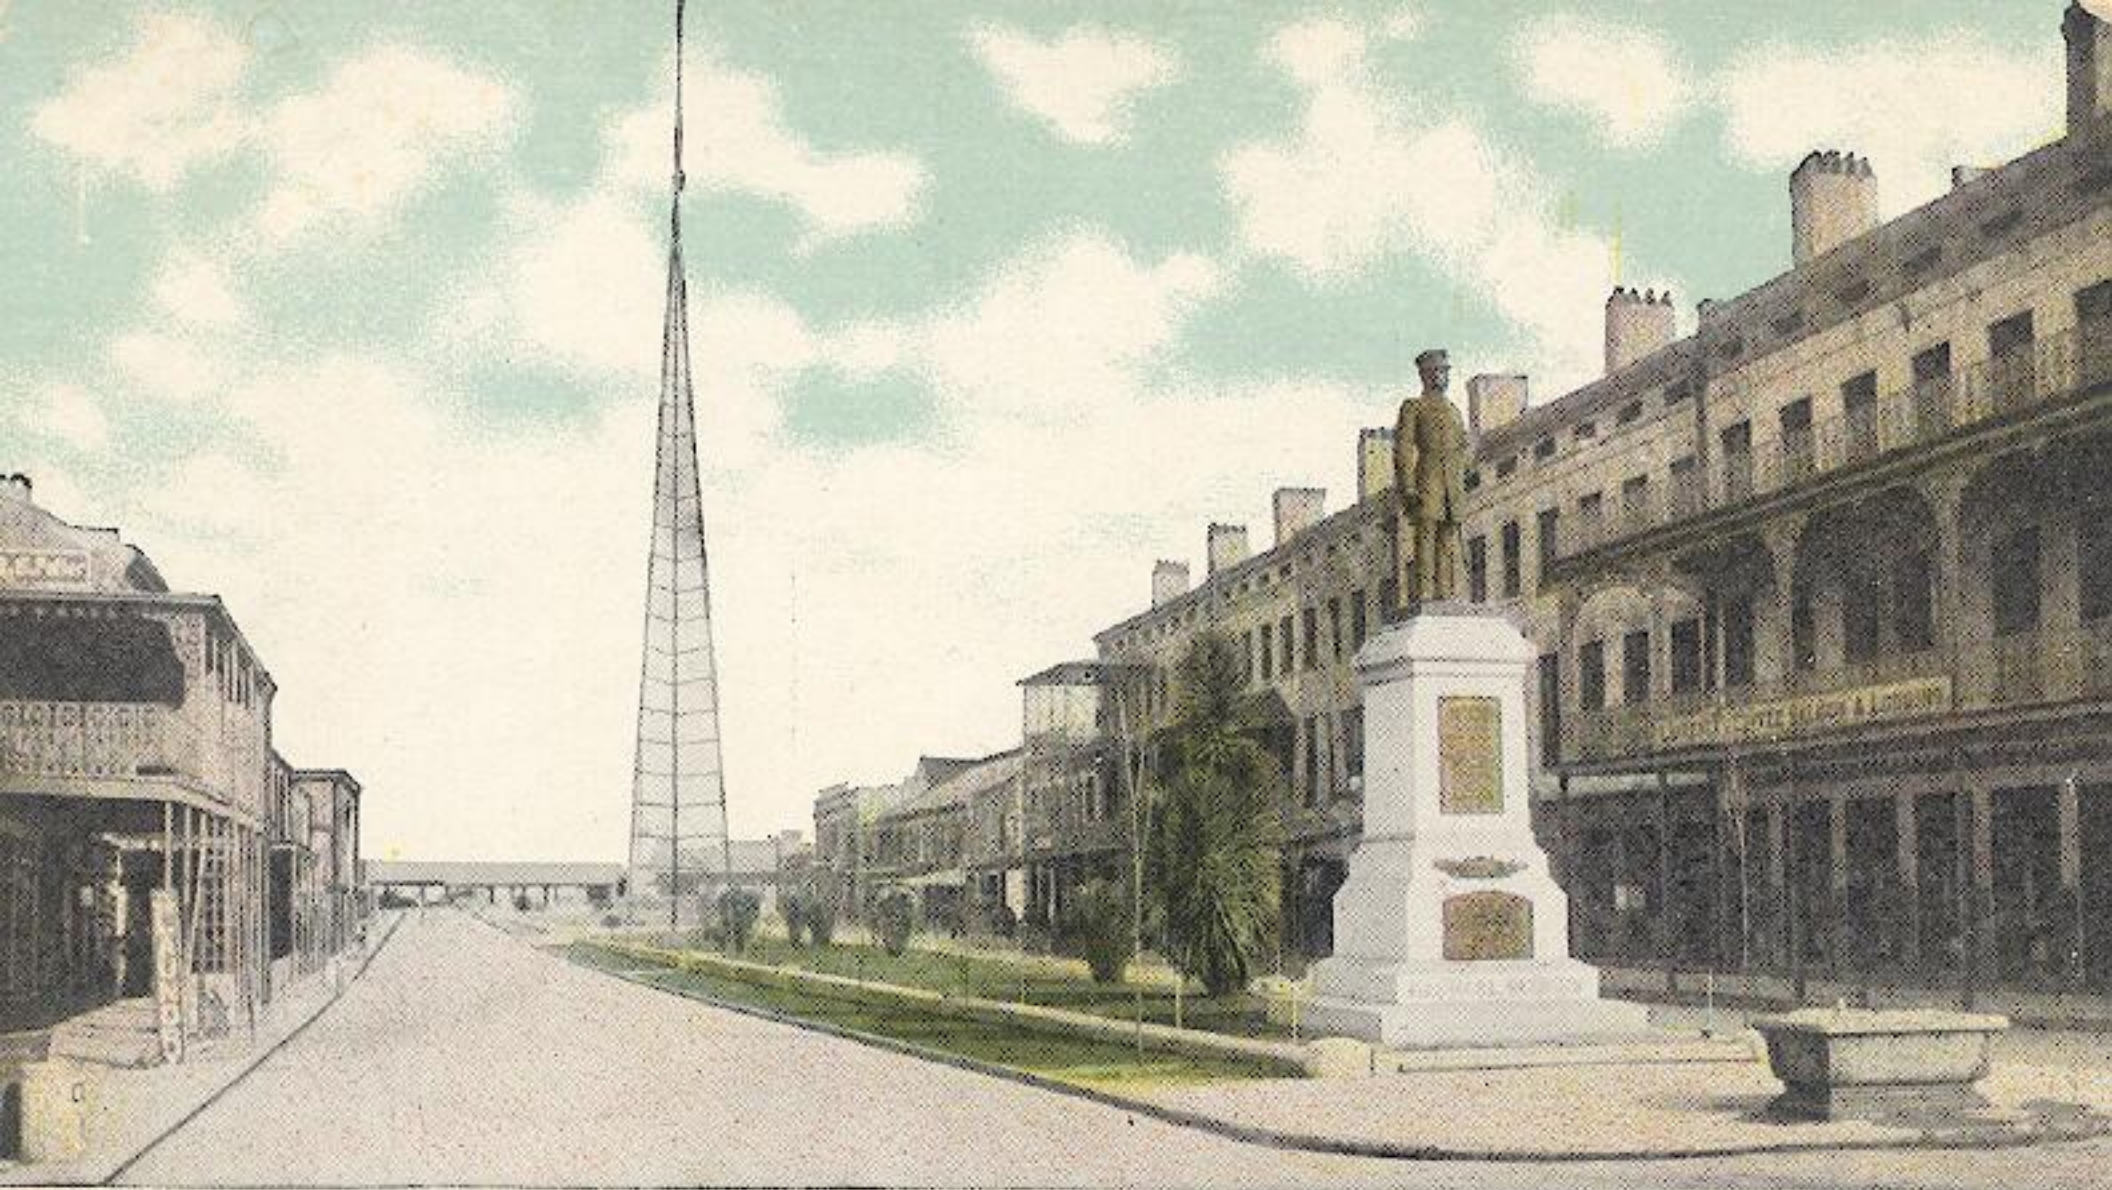

UDAC
1950

DISRUPTING CORTICAL BARRIERS

TALLEST RADIO TOWER IN ALABAMA.

RADIO STATION WTBF, TROY, ALA.

WJHO
THE CITY STATION

1-5795

Mobile, Ala.

5153 Duncan Place