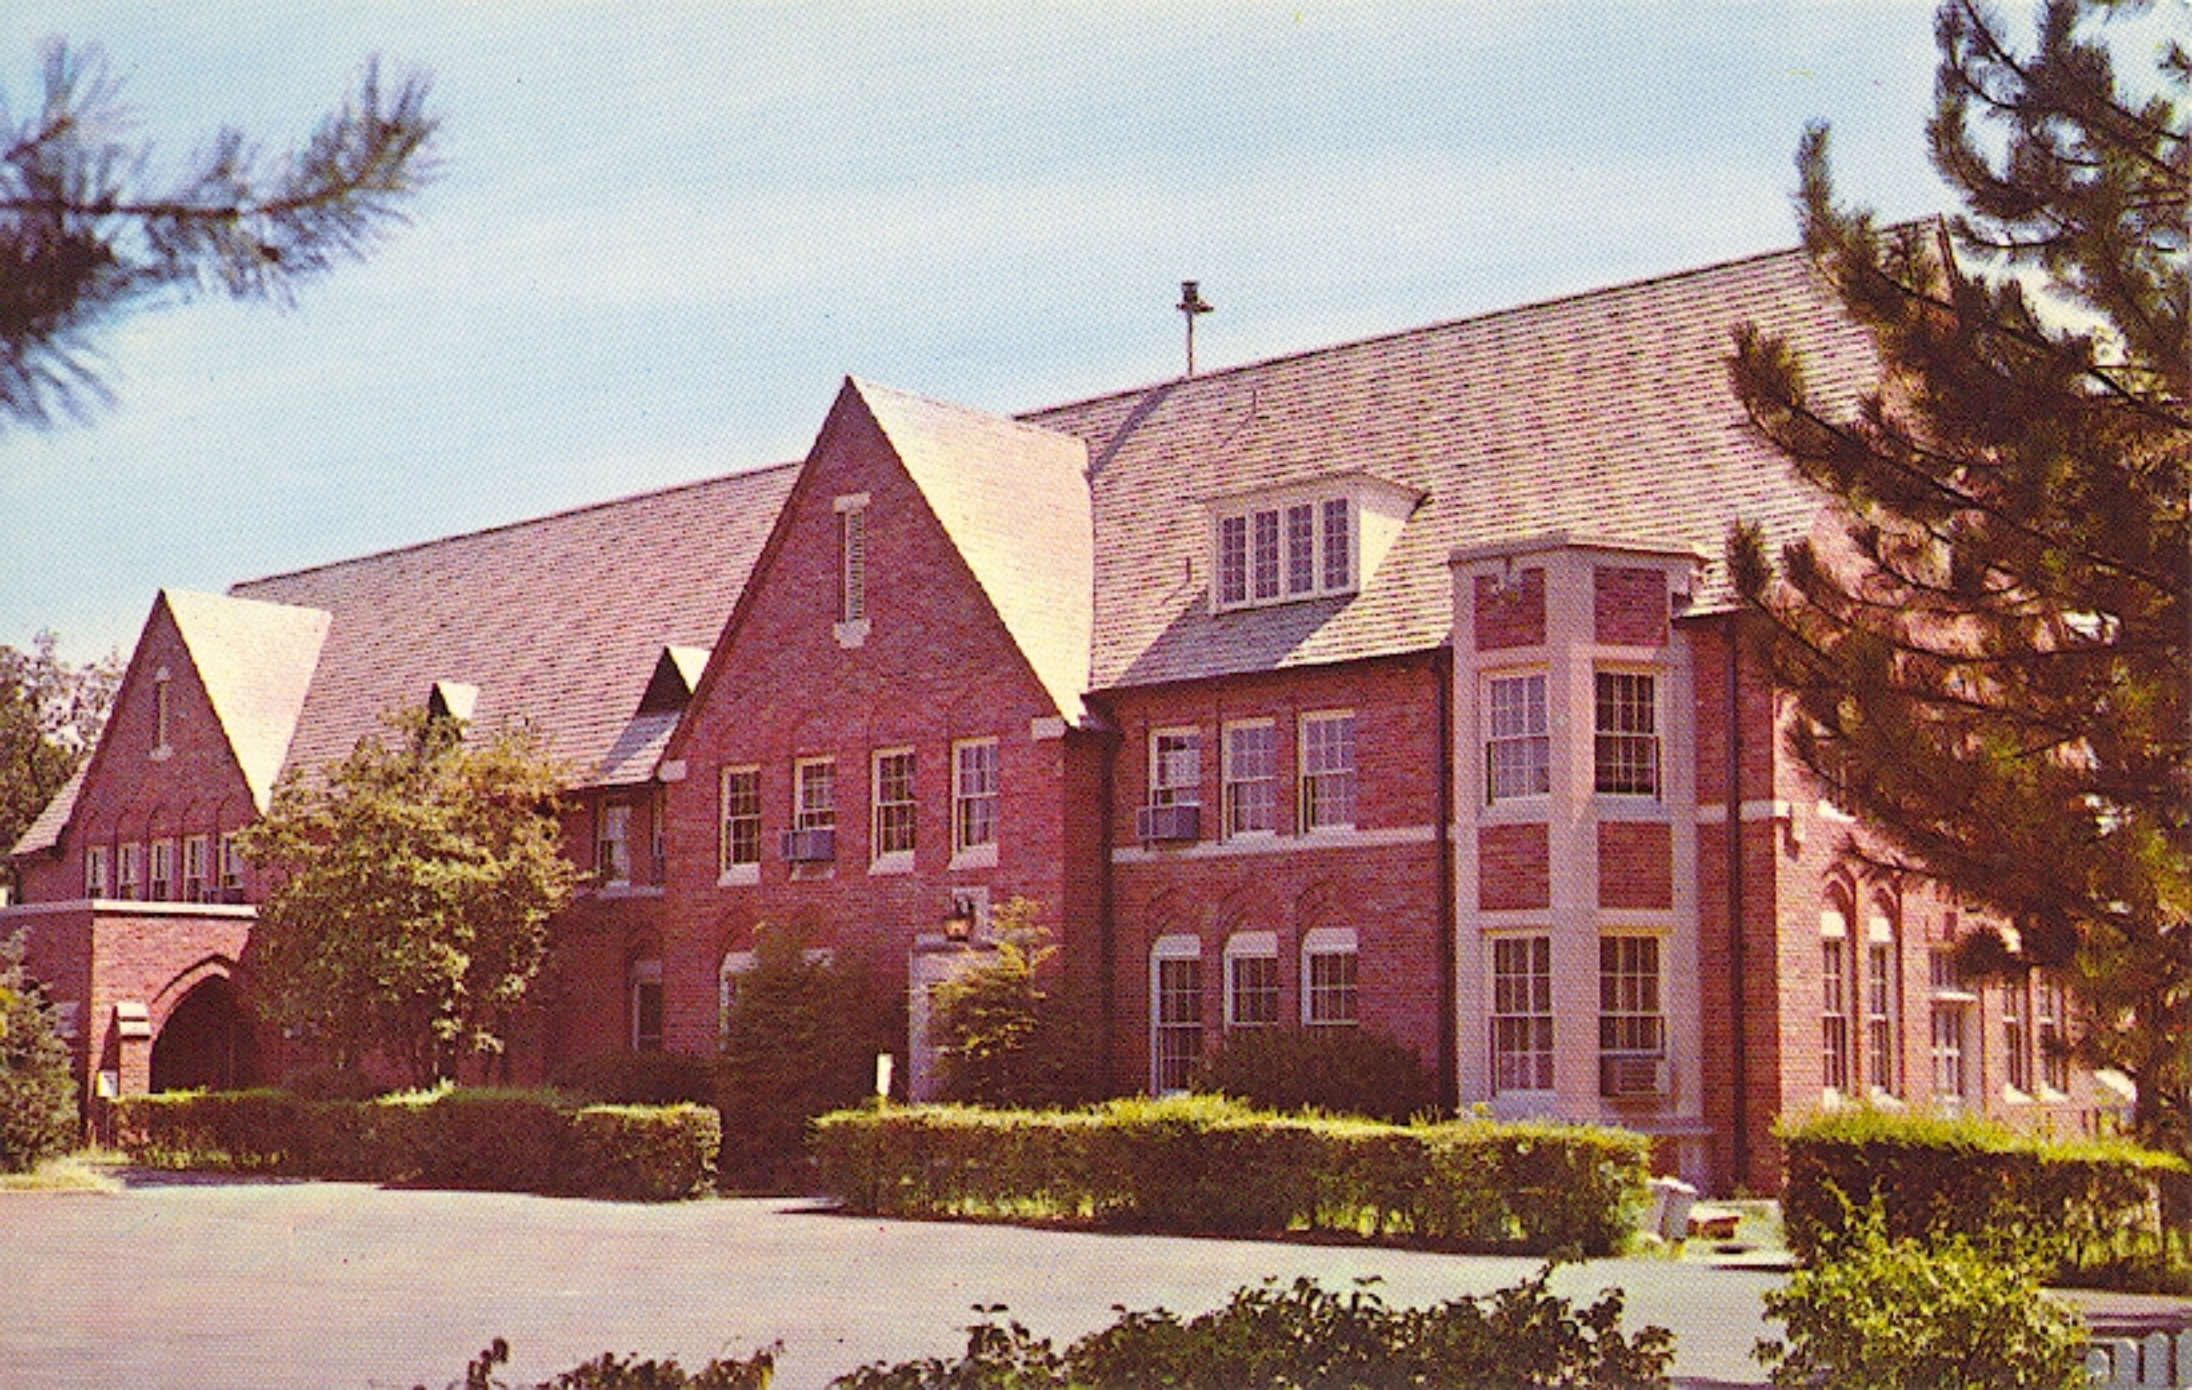

**Hickwick Hotel**  
KANSAS CITY, MO.  
Tenth and McGee Streets

RADIO STATION, KWOC, POPLAR BLUFF, MISSOURI

STATION KFVO, CONCORDIA SEMINARY, ST. LOUIS, MO.

KMOX  
RADIO  
CBS

A nighttime photograph of a modern building facade. The building is illuminated from within, casting a warm, golden glow. The facade features a large section of perforated metal panels with a circular pattern, which allows the interior light to shine through, creating a textured, glowing effect. To the right of this section, the words "KMOX RADIO CBS" are displayed in a bold, black, sans-serif font. The building is set against a dark night sky, and some bare trees are visible in the foreground and to the right. The overall atmosphere is modern and architectural.

**KMOX  
RADIO  
CBS**

1014:—HOTEL CHASE, ST. LOUIS, MO. RADIO STATION K F V E.

Radio Station KGBX — Springfield, Missouri

3-56