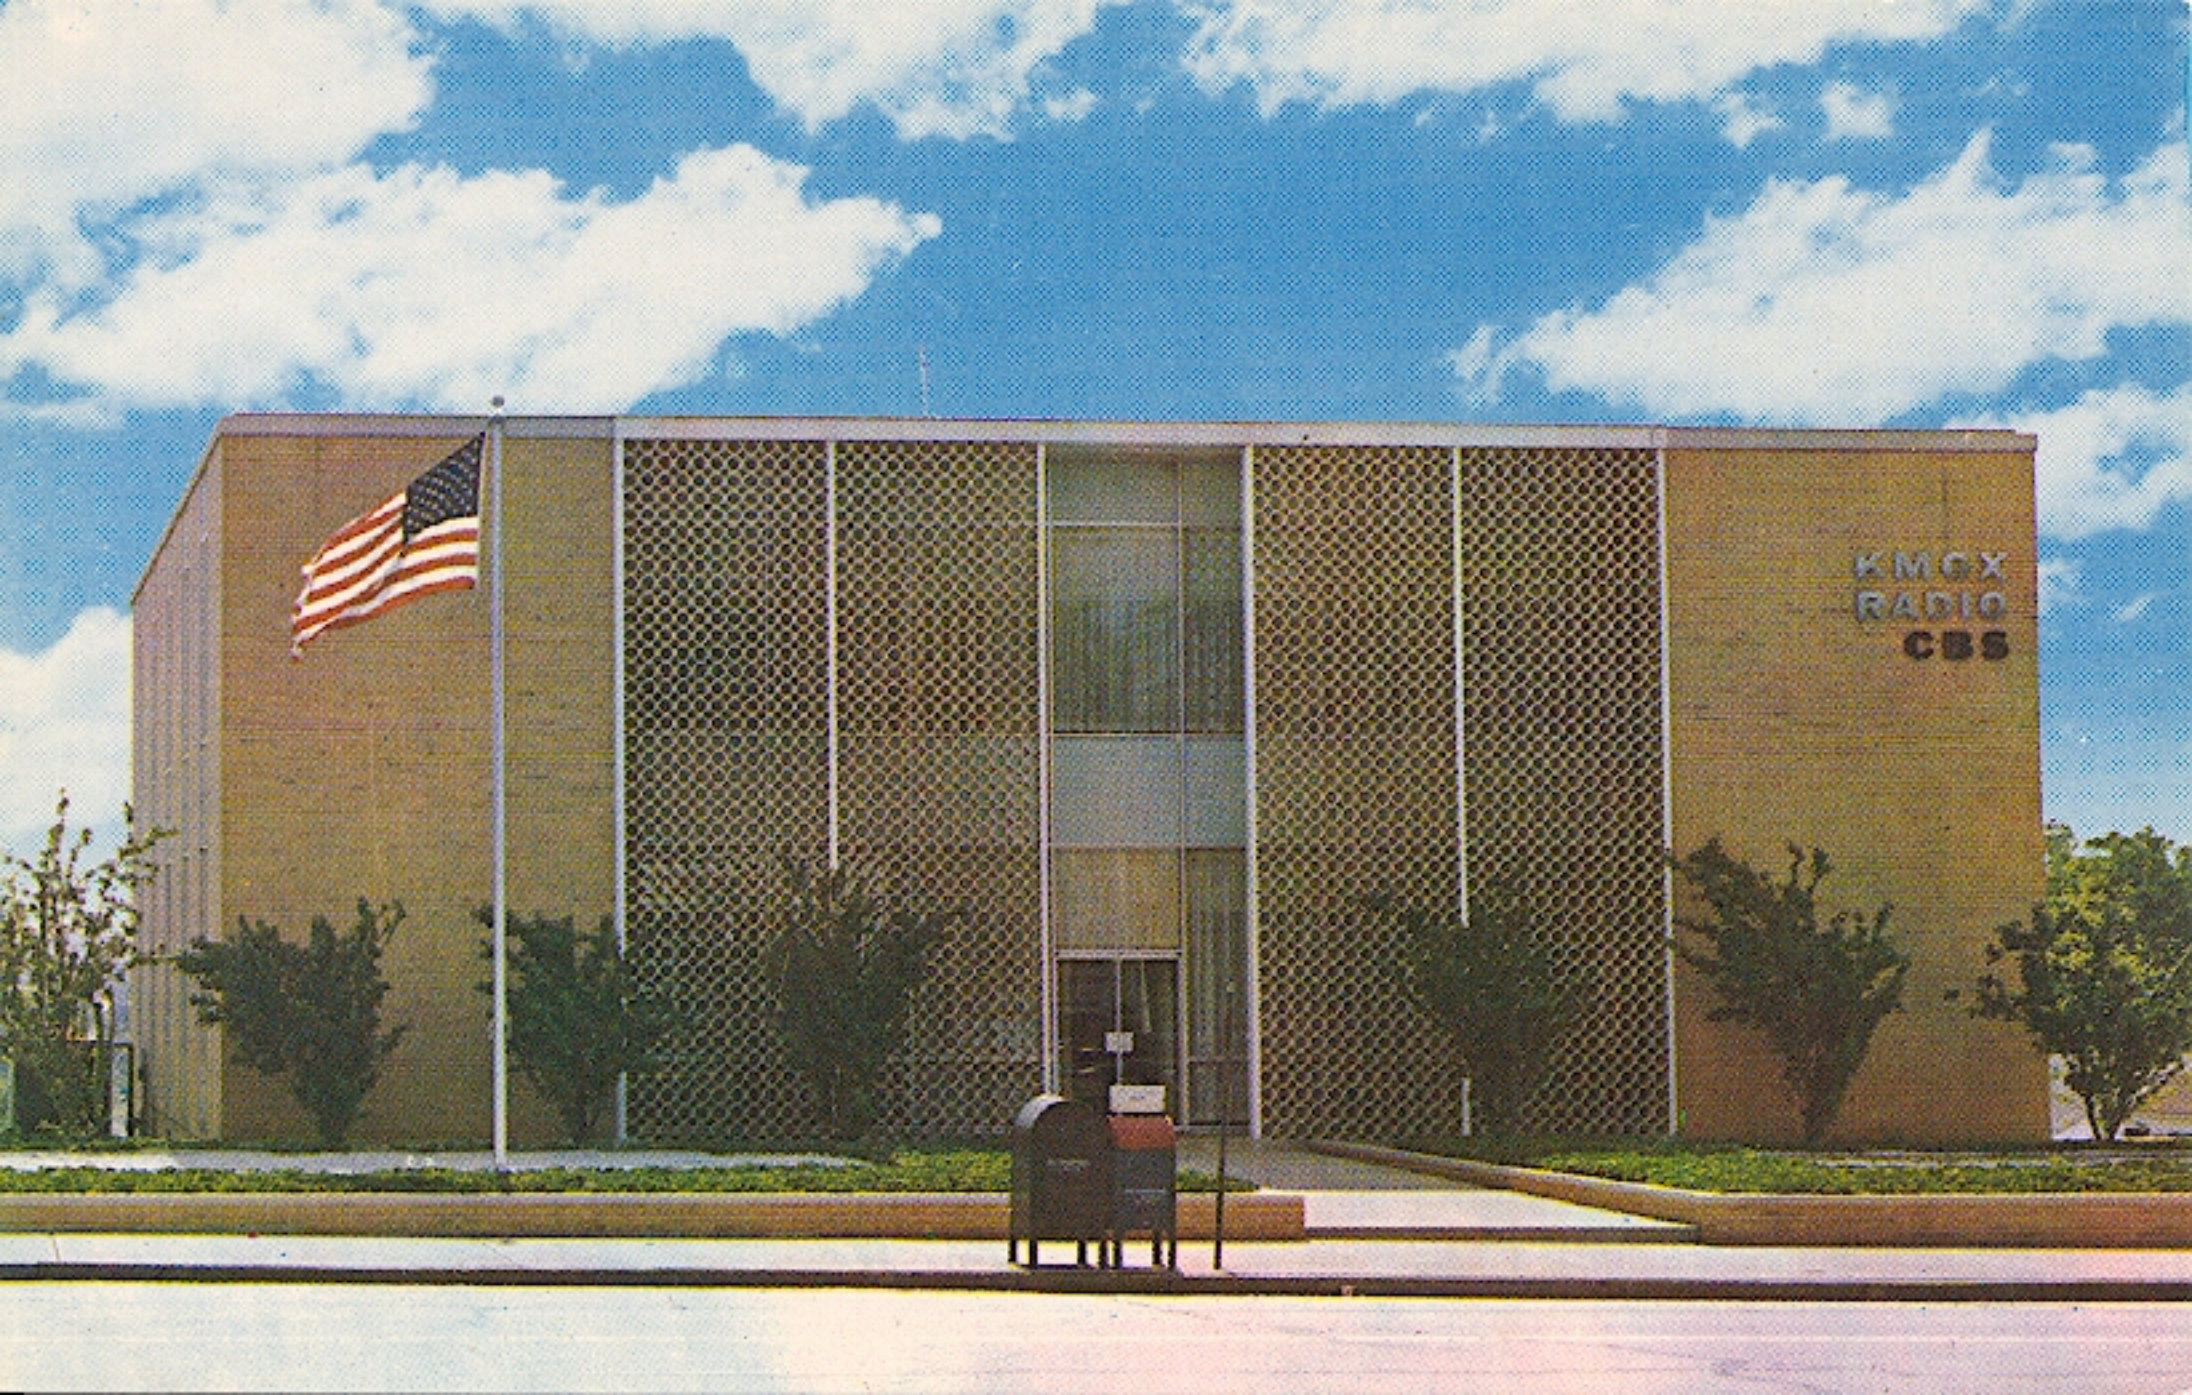

**Hickwick Hotel**  
KANSAS CITY, MO.  
Tenth and McGee Streets

RADIO STATION, KWOC, POPLAR BLUFF, MISSOURI

STATION KFVO, CONCORDIA SEMINARY, ST. LOUIS, MO.

KMOX  
RADIO  
CBS

A nighttime photograph of a modern building facade. The building is illuminated from within, casting a warm, golden glow. The facade features a large section of perforated metal panels with a circular pattern, which allows the interior light to shine through, creating a textured, glowing effect. To the right of this section, the words "KMOX RADIO CBS" are displayed in a bold, black, sans-serif font. The building is set against a dark night sky, and some bare trees are visible in the foreground and to the right. The overall atmosphere is modern and architectural.

**KMOX  
RADIO  
CBS**

1014:—HOTEL CHASE, ST. LOUIS, MO. RADIO STATION K F V E.

Radio Station KGBX — Springfield, Missouri

3-56