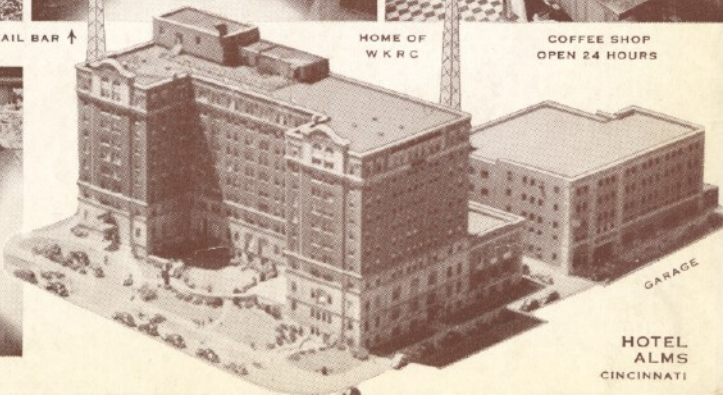

TERRACE
GARDEN

AIR-CONDITIONED COCKTAIL BAR ↑

COFFEE SHOP
OPEN 24 HOURS

OPEN AIR DINING TERRACE

HOME OF
W K R C

GARAGE

HOTEL
ALMS
CINCINNATI

Hotel Aims, Walnut Hills, Cincinnati, Ohio.

Hotel Alms

Victory Parkway at McMillan

Cincinnati, Ohio

The new ten story building of The Crosley Radio Corporation, the eighth floor of which contains the offices, studios and control rooms of Stations WLW, WSAI and W8XAL.

WLW-WSAI, Super-Power Broadcasting Station, Mason, Ohio

Giant 831' Vertical Radiator W L W "The Nation's Station"
The World's Most Powerful Broadcasting Station, Mason, Ohio

I want to take this opportunity to thank you and to tell you that you can hear me from STATION WLW, The Crosley Radio Corporation, Cincinnati, for the next four weeks on the following schedule:

ALLEN THEATRE
WADC
Broadcasting Station
Akron,
O.

ALLEN THEATRE
BROADCASTING STATION WADC

LOCATED IN TOWELL CADILLAC BLDG.

Akron, Ohio, *May 28* 1928

We hereby acknowledge receipt
of your appreciation of our Come
anytime & you caught the
the station.
Programme, and wish to thank you
for your interest shown in our sta-
tion.