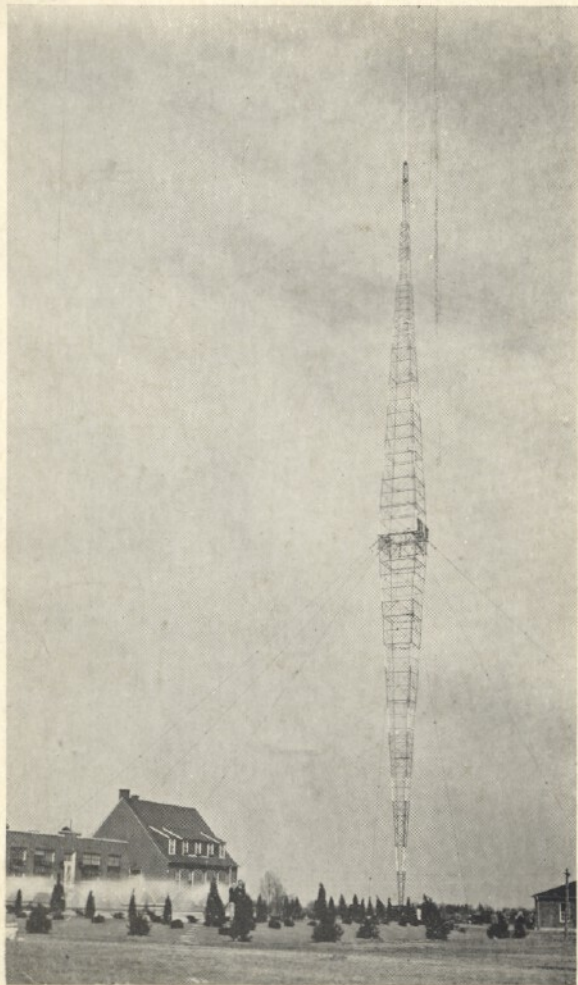

WLW-WSAI, Super-Power Broadcasting Station, Mason, Ohio

Giant 831' Vertical Radiator W L W "The Nation's Station"
The World's Most Powerful Broadcasting Station, Mason, Ohio

I want to take this opportunity to thank you and to tell you that you can hear me from STATION WLW, The Crosley Radio Corporation, Cincinnati, for the next four weeks on the following schedule: