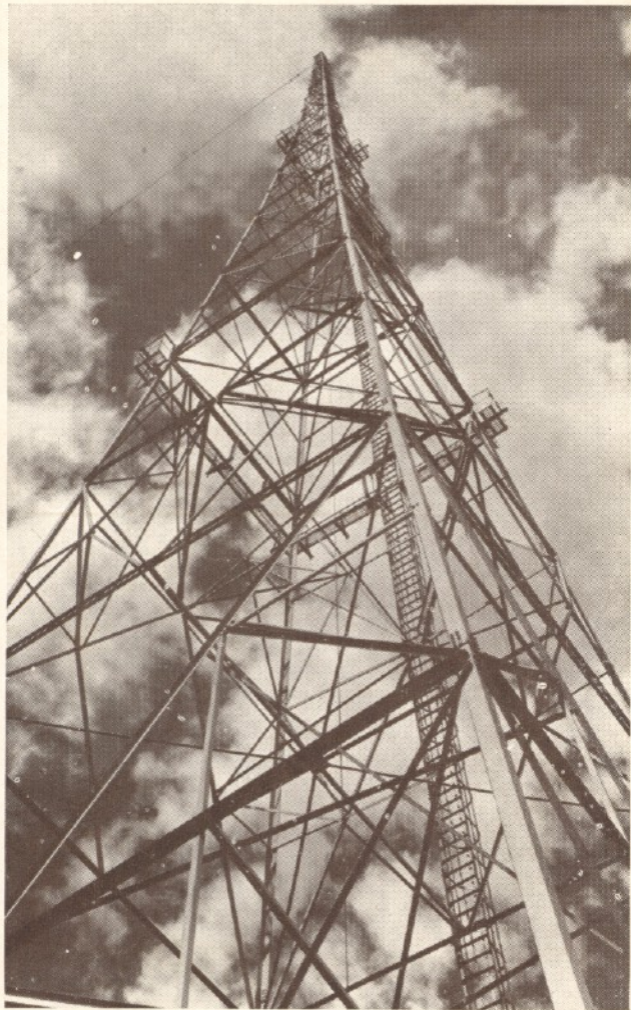

WLW-WSAI, Super-Power Broadcasting Station, Mason, Ohio

Giant 831' Vertical Radiator W L W "The Nation's Station"
The World's Most Powerful Broadcasting Station, Mason, Ohio

I want to take this opportunity to thank you and to tell you that you can hear me from STATION WLW, The Crosley Radio Corporation, Cincinnati, for the next four weeks on the following schedule: