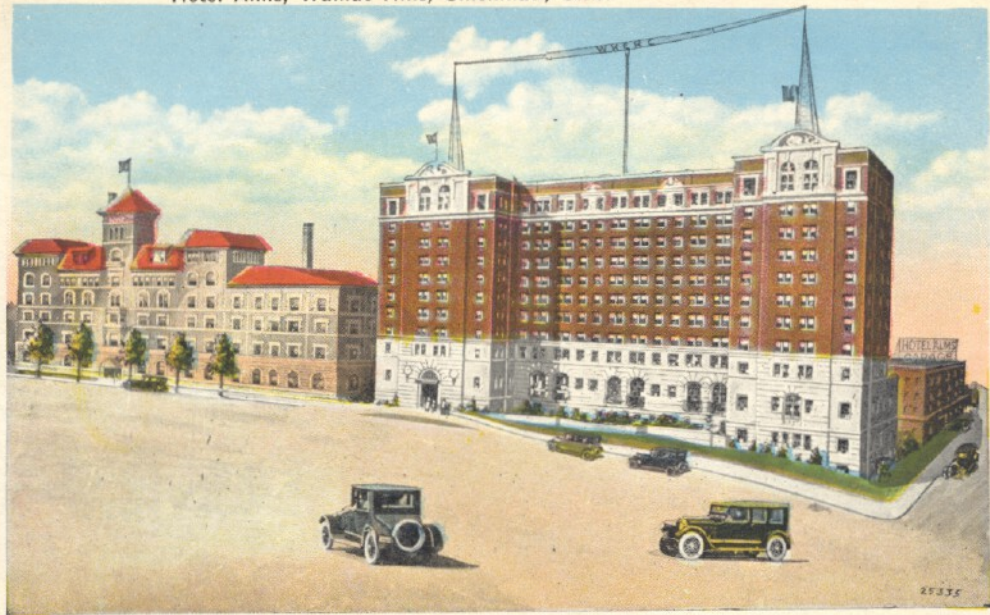

TERRACE
GARDEN

AIR-CONDITIONED COCKTAIL BAR ↑

COFFEE SHOP
OPEN 24 HOURS

OPEN AIR DINING TERRACE

HOME OF
W K R C

GARAGE

HOTEL
ALMS
CINCINNATI

Hotel Aims, Walnut Hills, Cincinnati, Ohio.

Hotel Alms

Victory Parkway at McMillan

Cincinnati, Ohio

The new ten story building of The Crosley Radio Corporation, the eighth floor of which contains the offices, studios and control rooms of Stations WLW, WSAI and W8XAL.

WLW-WSAI, Super-Power Broadcasting Station, Mason, Ohio

Giant 831' Vertical Radiator W L W "The Nation's Station"
The World's Most Powerful Broadcasting Station, Mason, Ohio

I want to take this opportunity to thank you and to tell you that you can hear me from STATION WLW, The Crosley Radio Corporation, Cincinnati, for the next four weeks on the following schedule:

ALLEN THEATRE
WADC
Broadcasting Station
Akron,
O.

ALLEN THEATRE
BROADCASTING STATION WADC

LOCATED IN TOWELL CADILLAC BLDG.

Akron, Ohio, *May 28* 1928

We hereby acknowledge receipt
of your appreciation of our Come
anytime & you caught the
the station.
Programme, and wish to thank you
for your interest shown in our sta-
tion.