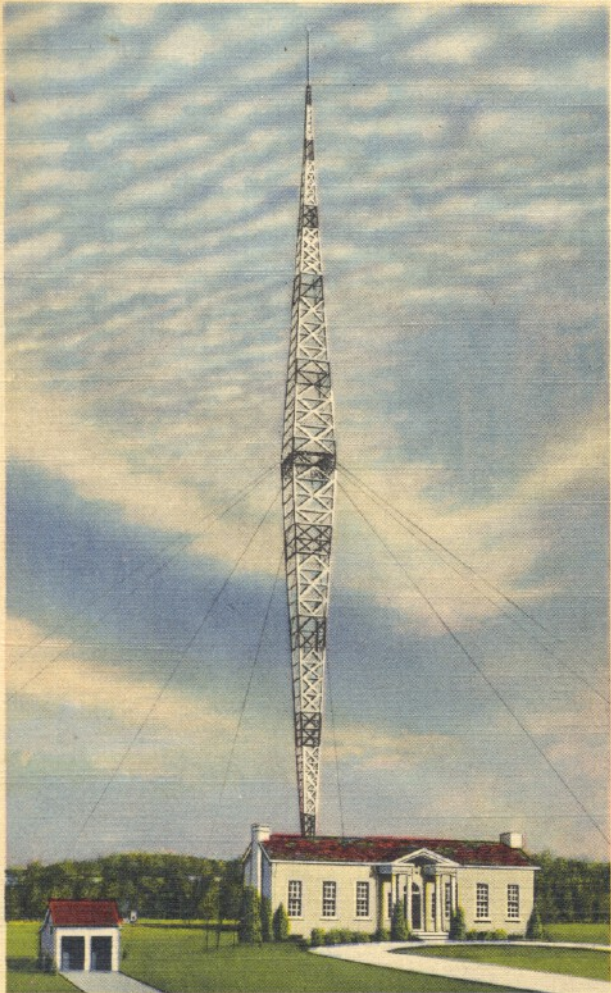

TOWER OF W.S.M.

8—WSM—AMERICA'S TALLEST RADIO TOWER, 878 FEET, NASHVILLE, TENN.

5A-N430

323 FEET HIGHER THAN THE WASHINGTON MONUMENT

RADIO STATION WTJS, JACKSON, TENN.—35