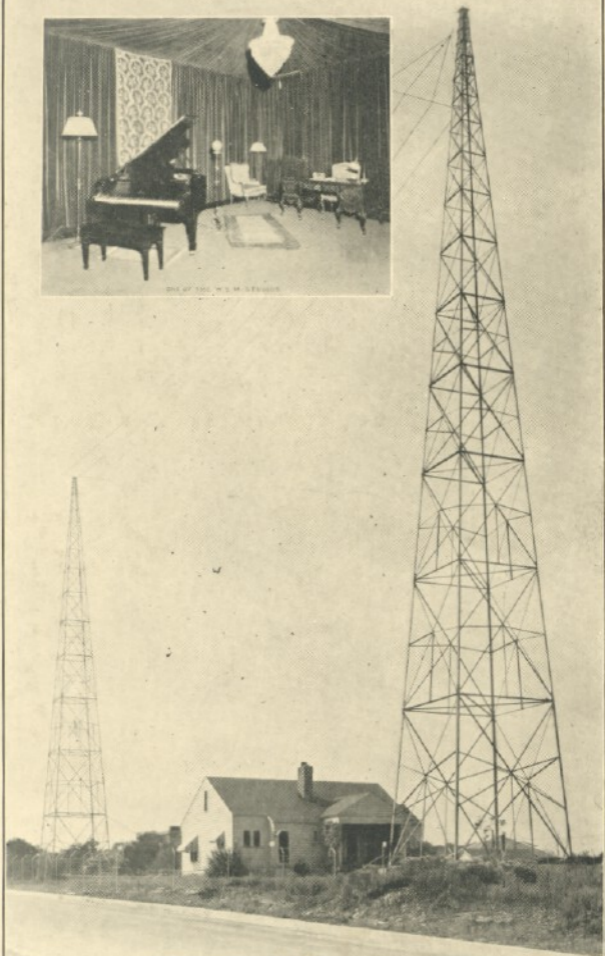

TOWER OF W.S.M.

8—WSM—AMERICA'S TALLEST RADIO TOWER, 878 FEET, NASHVILLE, TENN.

5A-N430

323 FEET HIGHER THAN THE WASHINGTON MONUMENT

RADIO STATION WTJS, JACKSON, TENN.—35