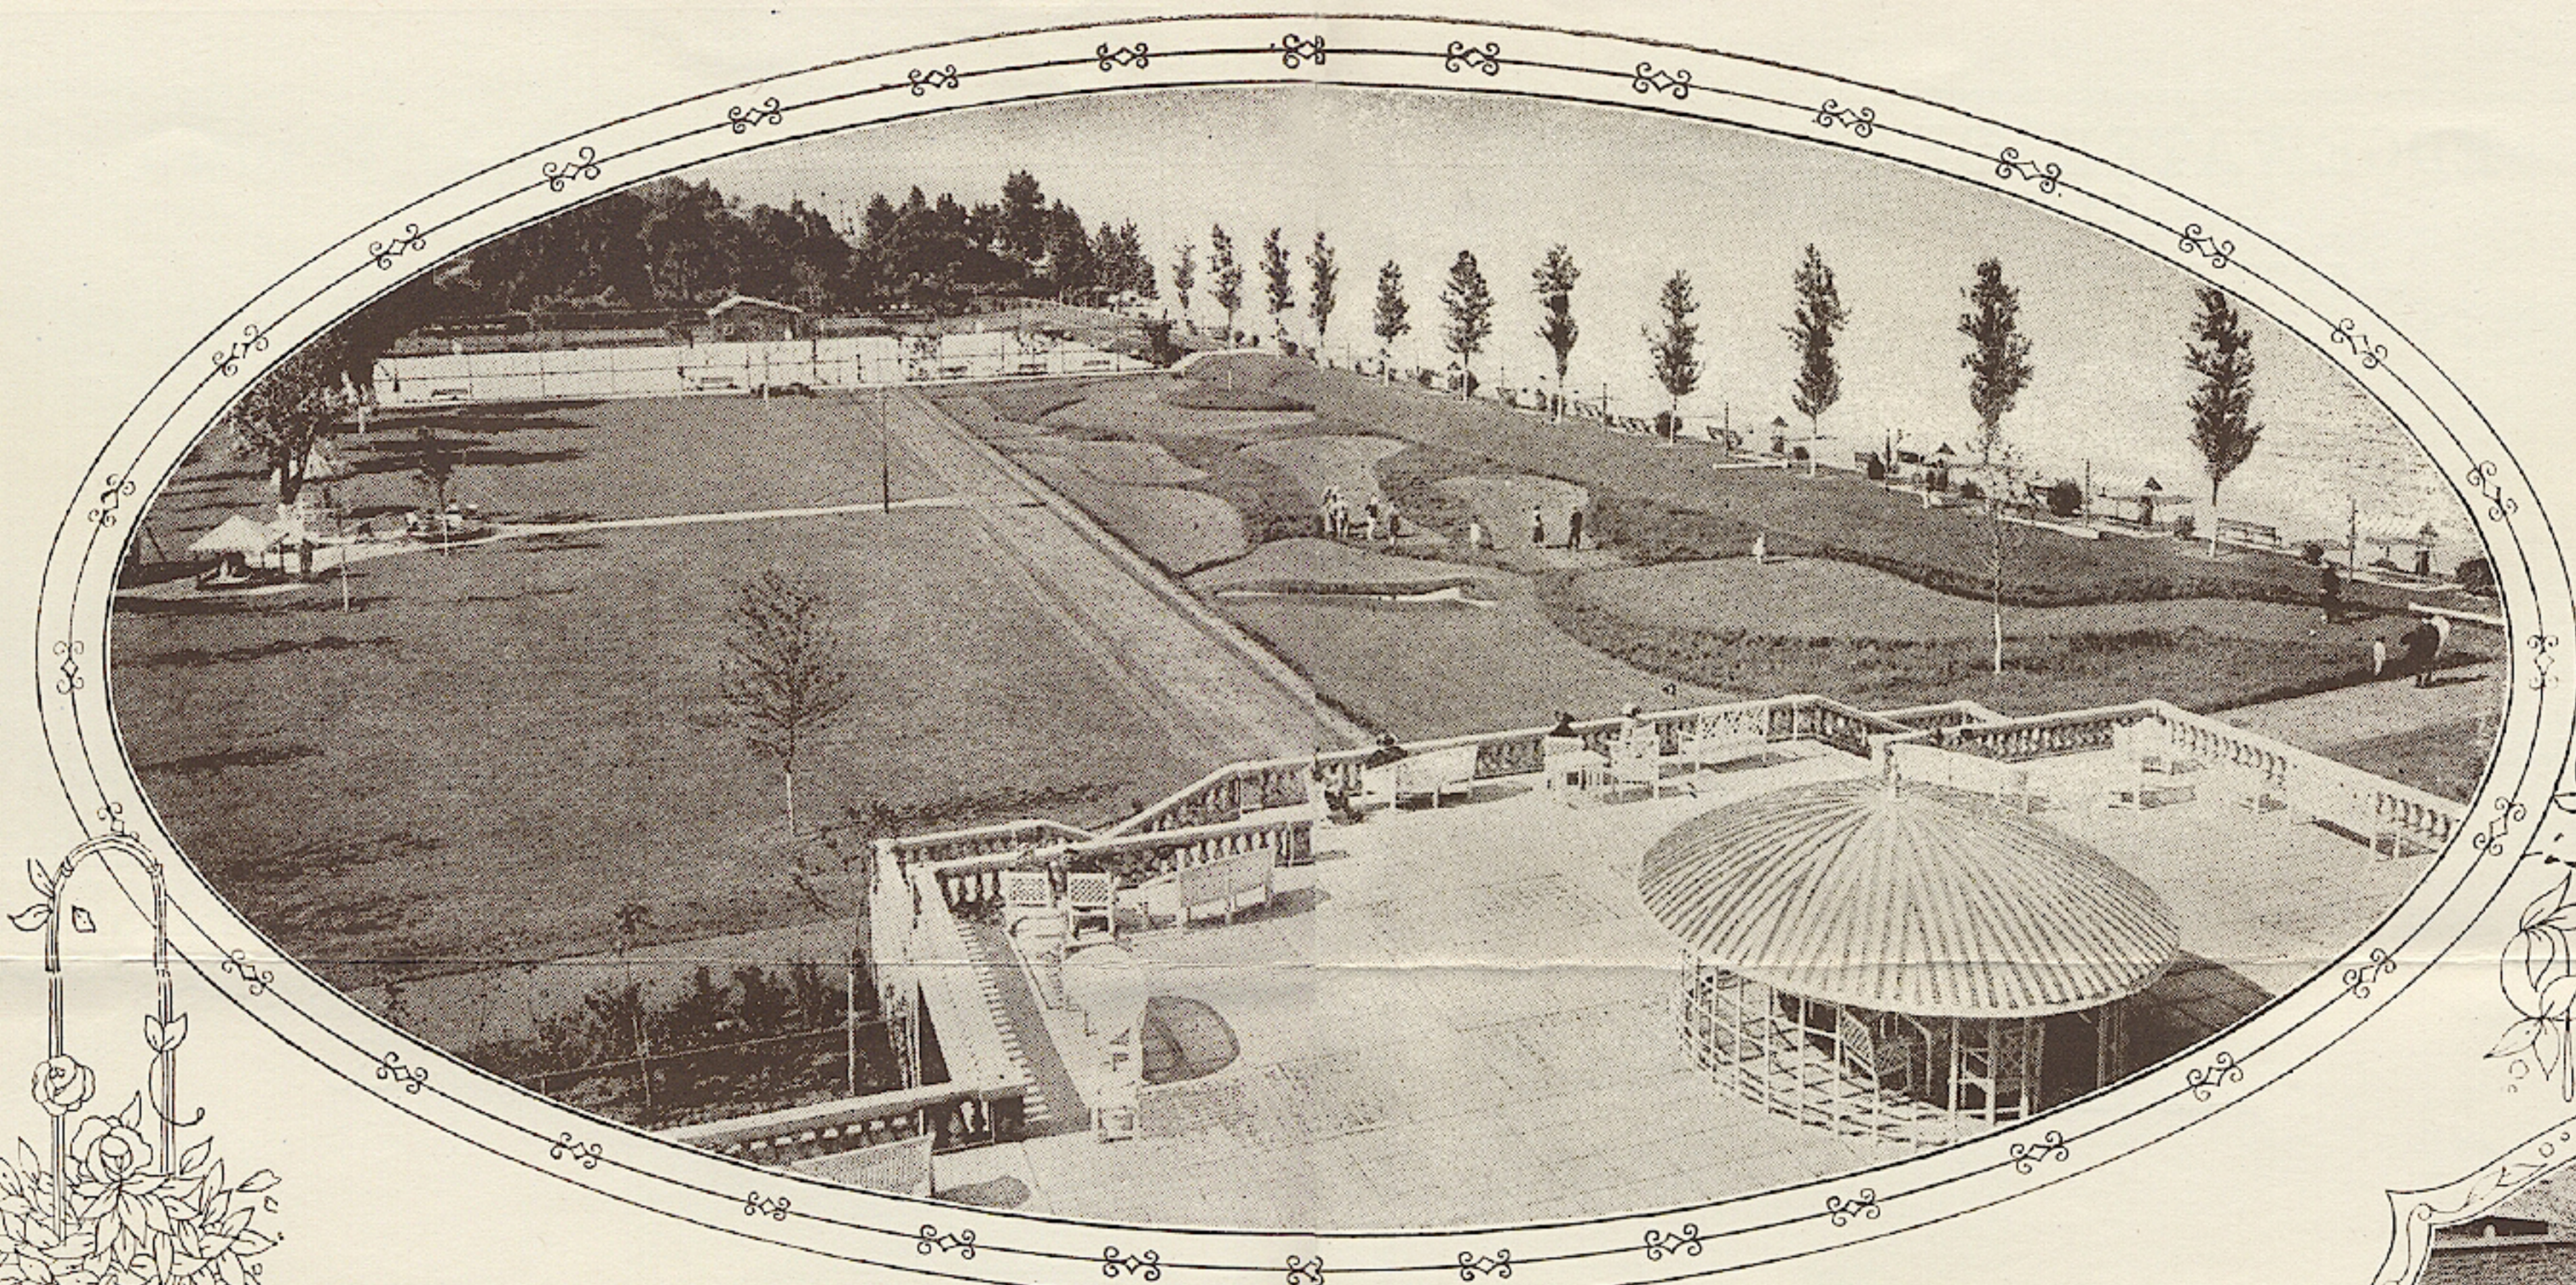

Telephone
Edgewater 6000
Cable Address
Edgebeach

EDGEWATER BEACH HOTEL
5300 BLOCK SHERIDAN ROAD
Chicago

W. M. Dewey
General Manager
Geo. A. Beesley
Ass't General Manager

EUROPEAN PLAN
*The Only Hotel In Chicago With a
Garage In Direct Connection.*

Dear Friend:

We are pleased to know that you
have heard the program broadcast from
our Crystal Studio and Marine Dining Room,
Station WEBH, Edgewater Beach Hotel --
Chicago Herald & Examiner Broadcasting
Station.

Very truly yours,

W. M. Dewey
Managing Director
EDGEWATER BEACH HOTEL

W. A. Beesley
Publisher
CHICAGO HERALD & EXAMINER

Distinctive Features of the Edgewater Beach Hotel

1000 rooms, each with bath and outside exposure and a view of Lake Michigan, beautiful lawns and gardens in the most exclusive residential district of Chicago

FREQUENT MOTOR BUS SERVICE
TO THE LOOP & THEATRES

ELEVATED & SURFACE CARS
WITHIN TWO BLOCKS

LOOP DISTRICT

THEATRES

- 1 ADELPHI THEATRE
- 2 APOLLO THEATRE
- 3 AUDITORIUM THEATRE
- 4 BLACKSTONE THEATRE
- 5 CENTRAL THEATRE
- 6 CHICAGO THEATRE
- 7 COHAN'S GRAND OPERA H'SE
- 8 CORT THEATRE
- 9 GARRICK THEATRE
- 10 GREAT NORTHERN THEATRE
- 11 HARRIS THEATRE
- 12 ILLINOIS THEATRE
- 13 LA SALLE THEATRE
- 14 MAJESTIC THEATRE
- 15 MCVICKERS THEATRE
- 16 OLYMPIC THEATRE
- 17 ORCHESTRA HALL
- 18 PALACE MUSIC HALL
- 19 PLAYHOUSE THEATRE
- 20 PRINCESS THEATRE
- 21 SELWYN THEATRE
- 22 STATE-LAKE THEATRE
- 23 STUDEBAKER THEATRE
- 24 WOODS THEATRE