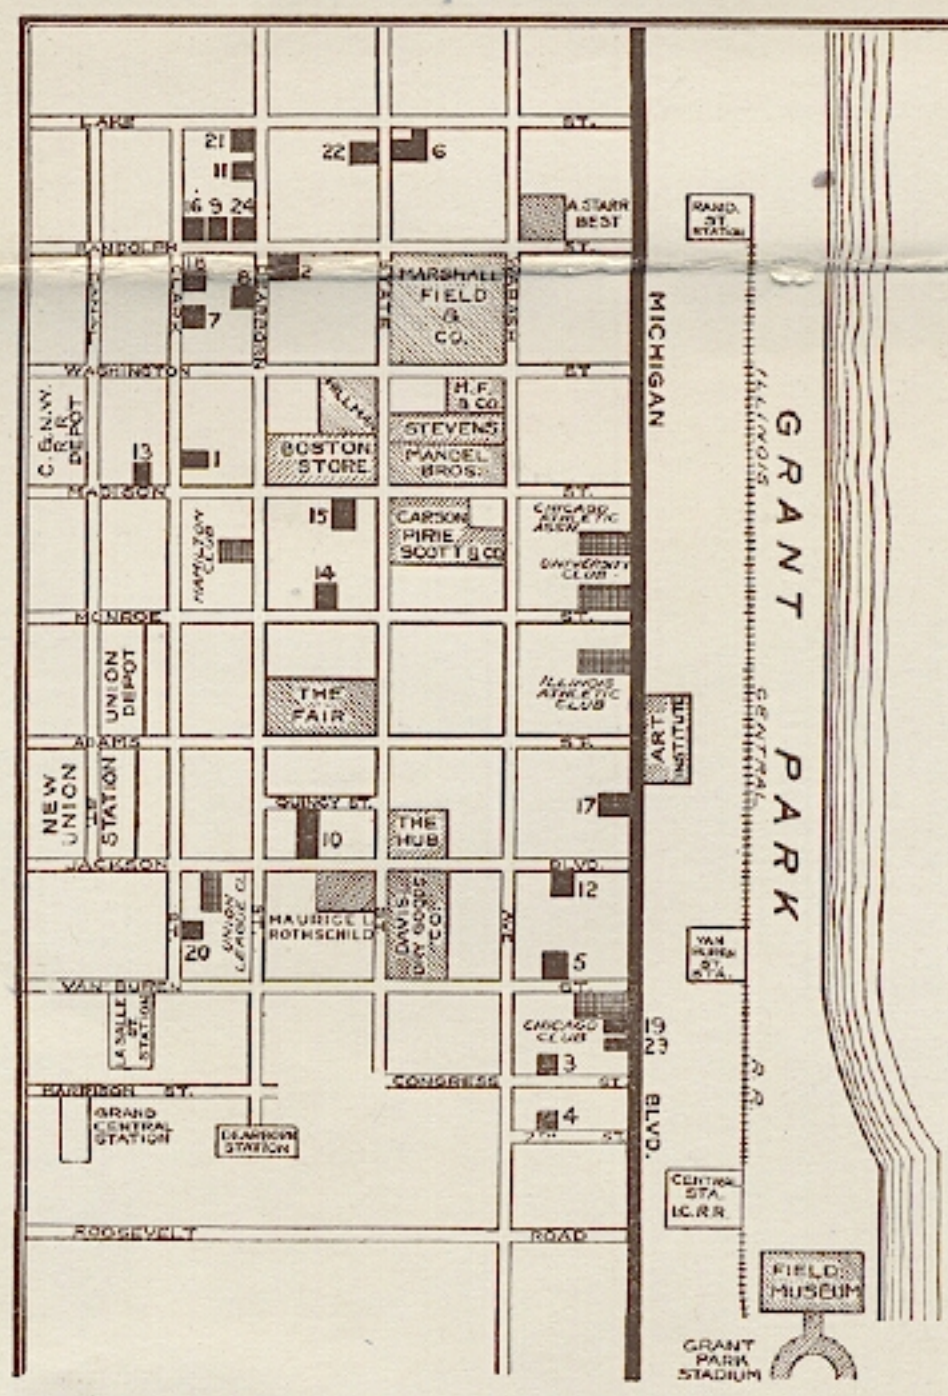

"THE MOTORISTS' MECCA"

EDGEWATER BEACH HOTEL ON THE LAKE

5300 BLOCK SHERIDAN ROAD
CHICAGO, ILL.

1000 ROOMS
WITH BATH
ALL OUTSIDE

PHONE
EDGEWATER
6000

THE MOTORISTS MECCA
AMPLE GARAGE FACILITIES

IN THE HEART OF THE
UPTOWN CHICAGO DISTRICT

FREQUENT MOTOR BUS SERVICE
TO THE LOOP & THEATRES

ELEVATED & SURFACE CARS
WITHIN TWO BLOCKS

LOOP DISTRICT

THEATRES

- 1 ADELPHI THEATRE
- 2 APOLLO THEATRE
- 3 AUDITORIUM THEATRE
- 4 BLACKSTONE THEATRE
- 5 CENTRAL THEATRE
- 6 CHICAGO THEATRE
- 7 COHAN'S GRAND OPERA H'SE
- 8 CORT THEATRE
- 9 GARRICK THEATRE
- 10 GREAT NORTHERN THEATRE
- 11 HARRIS THEATRE
- 12 ILLINOIS THEATRE
- 13 LA SALLE THEATRE
- 14 MAJESTIC THEATRE
- 15 MCVICKERS THEATRE
- 16 OLYMPIC THEATRE
- 17 ORCHESTRA HALL
- 18 PALACE MUSIC HALL
- 19 PLAYHOUSE THEATRE
- 20 PRINCESS THEATRE
- 21 SELWYN THEATRE
- 22 STATE-LAKE THEATRE
- 23 STUDEBAKER THEATRE
- 24 WOODS THEATRE